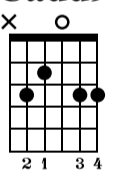

Cadd9

G

D

Musical notation for measures 18-21. Treble clef, key signature of one sharp (F#). Measure 18 starts with a treble clef and a sharp sign. Measure numbers 18, 19, 20, and 21 are indicated above the staff. The guitar tablature below shows fret numbers for each measure.

Measure 18: (0) 0 0 0 0 0
Measure 19: 0 3 3 0 2 0
Measure 20: (0) 0 0 0 0 0
Measure 21: 0 2 2 0 3 0

Cadd9

G

D

Musical notation for measures 22-25. Treble clef, key signature of one sharp (F#). Measure numbers 22, 23, 24, and 25 are indicated above the staff. The guitar tablature below shows fret numbers for each measure.

Measure 22: (0) 0 0 0 0 0
Measure 23: 0 3 3 0 0 0
Measure 24: (0) 0 0 0 0 0
Measure 25: 0 2 0 0 0 0

Cadd9

G

D

Musical notation for measures 26-29. Treble clef, key signature of one sharp (F#). Measure numbers 26, 27, 28, and 29 are indicated above the staff. The guitar tablature below shows fret numbers for each measure.

Measure 26: 2 0 0 0 0 0
Measure 27: (0) 0 0 0 0 0
Measure 28: 0 0 0 0 0 0
Measure 29: 0 2 0 0 0 0

Cadd9

G

D

Musical notation for measures 30-33. Treble clef, key signature of one sharp (F#). Measure numbers 30, 31, 32, and 33 are indicated above the staff. The guitar tablature below shows fret numbers for each measure.

Measure 30: 2 0 0 0 0 0
Measure 31: (0) 0 0 0 0 0
Measure 32: 0 0 0 0 0 0
Measure 33: 0 0 0 0 0 0