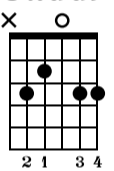

Afterglow

Ed Sheeran

Standard tuning

♩ = 115

G

Cadd9

s.guit.

Musical notation for measures 1-4. Treble clef, key signature of one sharp (F#), 4/4 time. Measure 1: quarter notes G4, A4, B4, C5. Measure 2: quarter notes B4, A4, G4, F#4. Measure 3: quarter notes F#4, G4, A4, B4. Measure 4: quarter notes A4, G4, F#4, E4. TAB: 0 0 0 0 0 0 | (0) 0 | 0 0 0 0 0 0 | 0 2 0 0 2 0

Cadd9

G

D

Musical notation for measures 18-21. Treble clef, key signature of one sharp (F#). Measure 18 starts with a treble clef and a sharp sign. Measure numbers 18, 19, 20, and 21 are indicated above the staff. The guitar tablature below shows fret numbers for each measure.

Measure 18: (0) 0 0 0 0 0
 Measure 19: 0 3 3 0 2 0
 Measure 20: (0) 0 0 0 0 0
 Measure 21: 0 2 2 0 3 0

Cadd9

G

D

Musical notation for measures 22-25. Treble clef, key signature of one sharp (F#). Measure numbers 22, 23, 24, and 25 are indicated above the staff. The guitar tablature below shows fret numbers for each measure.

Measure 22: (0) 0 0 0 0 0
 Measure 23: 0 3 3 0 0 0
 Measure 24: (0) 0 0 0 0 0
 Measure 25: 0 2 0 0 0 0

Cadd9

G

D

Musical notation for measures 26-29. Treble clef, key signature of one sharp (F#). Measure numbers 26, 27, 28, and 29 are indicated above the staff. The guitar tablature below shows fret numbers for each measure.