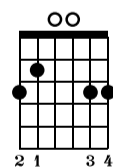

Afterglow

Ed Sheeran

Standard tuning

♩ = 115

G

Cadd9

s.guit.

Musical notation for measures 1-4. Treble clef, key signature of one sharp (F#), 4/4 time. Measure 1: quarter notes G4, A4, B4, C5. Measure 2: quarter notes B4, A4, G4, F#4. Measure 3: quarter notes F#4, G4, A4, B4. Measure 4: quarter notes A4, G4, F#4, E4. TAB: 0 0 0 0 0 0 | (0) 0 | 0 0 0 0 0 0 | 0 2 0 0 2 0

1. 2.

D

Em

Cadd9

Musical notation for measures 5-9. Measure 5: quarter notes G4, A4, B4, C5. Measure 6: quarter notes B4, A4, G4, F#4. Measure 7: quarter notes F#4, G4, A4, B4. Measure 8: quarter notes A4, G4, F#4, E4. Measure 9: quarter notes E4, D4, C4, B3. TAB: 2 2 2 2 2 2 | (2) 0 2 2 2 2 0 | (0) | 0 3 0

Cadd9

G

D

Musical notation for measures 10-13. Measure 10: quarter notes G4, A4, B4, C5. Measure 11: quarter notes B4, A4, G4, F#4. Measure 12: quarter notes F#4, G4, A4, B4. Measure 13: quarter notes A4, G4, F#4, E4. TAB: (0) 0 0 0 0 0 | 0 3 3 0 2 0 | (0) 0 0 0 0 0 | 0 2 2 0 3 0

Cadd9

G

D

Musical notation for measures 14-17. Measure 14: quarter notes G4, A4, B4, C5. Measure 15: quarter notes B4, A4, G4, F#4. Measure 16: quarter notes F#4, G4, A4, B4. Measure 17: quarter notes A4, G4, F#4, E4. TAB: (0) 0 0 0 0 0 | 0 3 3 0 0 | (0) | 3 2 0