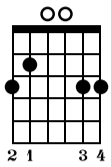

Afterglow

Ed Sheeran

Standard tuning

♩ = 115

G

Cadd9

s.guit.

Musical notation for measures 1-4. Treble clef, key signature of one sharp (F#), 4/4 time. Measure 1: quarter notes G4, A4, B4, C5. Measure 2: quarter notes B4, A4, G4, F#4. Measure 3: quarter notes F#4, G4, A4, B4. Measure 4: quarter notes A4, G4, F#4, E4. TAB: 0 0 0 0 0 0 | (0) 0 | 0 0 0 0 0 0 | 0 2 0 0 2 0

1. 2.

D

Em

Cadd9

Musical notation for measures 5-9. Measure 5: quarter notes G4, A4, B4, C5. Measure 6: quarter notes B4, A4, G4, F#4. Measure 7: quarter notes F#4, G4, A4, B4. Measure 8: quarter notes A4, G4, F#4, E4. Measure 9: quarter notes E4, D4, C4, B3. TAB: 2 2 2 2 2 2 | (2) 0 2 2 2 2 0 | (0) | 0 3 0

Cadd9

G

D

Musical notation for measures 18-21. Treble clef, key signature of one sharp (F#). Measure 18 starts with a treble clef and a sharp sign. Measure numbers 18, 19, 20, and 21 are indicated above the staff. The guitar tablature below shows fret numbers for each measure.

Measure 26: 2 0 0 0 0 0
 Measure 27: (0) 0 0 0 0 0
 Measure 28: 0 0 0 0 0 0
 Measure 29: 0 2 0 0 0 0

Cadd9

G

D

Musical notation for measures 30-33. Treble clef, key signature of one sharp (F#). Measure numbers 30, 31, 32, and 33 are indicated above the staff. The guitar tablature below shows fret numbers for each measure.