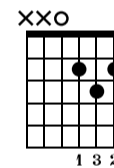

Afterglow

Ed Sheeran

Standard tuning

♩ = 115

G

Cadd9

s.guit.

Musical notation for measures 1-4. Treble clef, key signature of one sharp (F#), 4/4 time. Measure 1: quarter notes G4, A4, B4, C5. Measure 2: quarter notes B4, A4, G4, F#4. Measure 3: quarter notes F#4, G4, A4, B4. Measure 4: quarter notes A4, G4, F#4, E4. TAB: 0 0 0 0 0 0 | (0) 0 | 0 0 0 0 0 0 | 0 2 0 0 2 0

1. 2.

D

Em

Cadd9

Musical notation for measures 5-9. Measure 5: quarter notes G4, A4, B4, C5. Measure 6: quarter notes B4, A4, G4, F#4. Measure 7: quarter notes F#4, G4, A4, B4. Measure 8: quarter notes A4, G4, F#4, E4. Measure 9: quarter notes E4, D4, C4, B3. TAB: 2 2 2 2 2 2 | (2) 0 2 2 2 2 0 | (0) | 0 3 0

Cadd9

G

D

Musical notation for measures 10-13. Measure 10: quarter notes G4, A4, B4, C5. Measure 11: quarter notes B4, A4, G4, F#4. Measure 12: quarter notes F#4, G4, A4, B4. Measure 13: quarter notes A4, G4, F#4, E4. TAB: (0) 0 0 0 0 0 | 0 3 3 0 2 0 | (0) 0 0 0 0 0 | 0 2 2 0 3 0

Cadd9

G

D

Musical notation for measures 18-21. Treble clef, key signature of one sharp (F#). Measure 18 starts with a treble clef and a sharp sign. Measure numbers 18, 19, 20, and 21 are indicated above the staff. The guitar tablature below shows fret numbers for each measure.