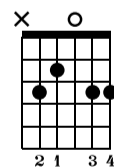

Afterglow

Ed Sheeran

Standard tuning

♩ = 115

G

Cadd9

s.guit.

Musical notation for measures 1-4. Treble clef, key signature of one sharp (F#), 4/4 time. Measure 1: quarter notes G4, A4, B4, C5. Measure 2: quarter notes B4, A4, G4, F#4. Measure 3: quarter notes F#4, G4, A4, B4. Measure 4: quarter notes A4, G4, F#4, E4. TAB: 0 0 0 0 0 0 | (0) 0 | 0 0 0 0 0 0 | 0 2 0 0 2 0

1. 2.

D

Em

Cadd9

Musical notation for measures 5-9. Measure 5: quarter notes G4, A4, B4, C5. Measure 6: quarter notes B4, A4, G4, F#4. Measure 7: quarter notes F#4, G4, A4, B4. Measure 8: quarter notes A4, G4, F#4, E4. Measure 9: quarter notes E4, D4, C4, B3. TAB: 2 2 2 2 2 2 | (2) 0 2 2 2 2 0 | (0) | 0 3 0

Cadd9

G

D

Musical notation for measures 10-13. Measure 10: quarter notes G4, A4, B4, C5. Measure 11: quarter notes B4, A4, G4, F#4. Measure 12: quarter notes F#4, G4, A4, B4. Measure 13: quarter notes A4, G4, F#4, E4. TAB: (0) 0 0 0 0 0 | 0 3 3 0 2 0 | (0) 0 0 0 0 0 | 0 2 2 0 3 0

Cadd9

G

D

Musical notation for measures 14-17. Measure 14: quarter notes G4, A4, B4, C5. Measure 15: quarter notes B4, A4, G4, F#4. Measure 16: quarter notes F#4, G4, A4, B4. Measure 17: quarter notes A4, G4, F#4, E4. TAB: (0) 0 0 0 0 0 | 0 3 3 0 0 | (0) | 3 2 0