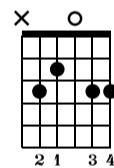

Afterglow

Ed Sheeran

Standard tuning

♩ = 115

G

Cadd9

s.guit.

Musical notation for measures 1-4. Treble clef, key signature of one sharp (F#), 4/4 time. Measure 1: quarter notes G4, A4, B4, C5. Measure 2: quarter notes B4, A4, G4, F#4. Measure 3: quarter notes F#4, G4, A4, B4. Measure 4: quarter notes A4, G4, F#4, E4. TAB: 0 0 0 0 0 0 | (0) 0 | 0 0 0 0 0 0 | 0 2 0 0 2 0

1. 2.

D

Em

Cadd9

Musical notation for measures 5-9. Measure 5: quarter notes G4, A4, B4, C5. Measure 6: quarter notes B4, A4, G4, F#4. Measure 7: quarter notes F#4, G4, A4, B4. Measure 8: quarter notes A4, G4, F#4, E4. Measure 9: quarter notes E4, D4, C4, B3. TAB: 2 2 2 2 2 2 | (2) 0 2 2 2 2 0 | (0) | 0 3 0

Cadd9

G

D

Musical notation for measures 10-13. Measure 10: quarter notes G4, A4, B4, C5. Measure 11: quarter notes B4, A4, G4, F#4. Measure 12: quarter notes F#4, G4, A4, B4. Measure 13: quarter notes A4, G4, F#4, E4. TAB: (0) 0 0 0 0 0 | 0 3 3 0 2 0 | (0) 0 0 0 0 0 | 0 2 2 0 3 0

Cadd9

G

D

Musical notation for measures 18-21. Treble clef, key signature of one sharp (F#). Measure 18 starts with a treble clef and a sharp sign. Measure numbers 18, 19, 20, and 21 are indicated above the staff. The guitar tablature below shows fret numbers for each measure.