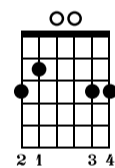

Afterglow

Ed Sheeran

Standard tuning

♩ = 115

G

Cadd9

s.guit.

Musical notation for measures 1-4. Treble clef, key signature of one sharp (F#), 4/4 time. Measure 1: quarter notes G4, A4, B4, C5. Measure 2: quarter notes B4, A4, G4, F#4. Measure 3: quarter notes F#4, G4, A4, B4. Measure 4: quarter notes A4, G4, F#4, E4. TAB: 0 0 0 0 0 0 | (0) 0 | 0 0 0 0 0 0 | 0 2 0 0 2 0

1. 2.

D

Em

Cadd9

Musical notation for measures 5-9. Measure 5: quarter notes G4, A4, B4, C5. Measure 6: quarter notes B4, A4, G4, F#4. Measure 7: quarter notes F#4, G4, A4, B4. Measure 8: quarter notes A4, G4, F#4, E4. Measure 9: quarter notes E4, D4, C4, B3. TAB: 2 2 2 2 2 2 | (2) 0 2 2 2 2 0 | (0) | 0 3 0

Cadd9

G

D

Musical notation for measures 10-13. Measure 10: quarter notes G4, A4, B4, C5. Measure 11: quarter notes B4, A4, G4, F#4. Measure 12: quarter notes F#4, G4, A4, B4. Measure 13: quarter notes A4, G4, F#4, E4. TAB: (0) 0 0 0 0 0 | 0 3 3 0 2 0 | (0) 0 0 0 0 0 | 0 2 2 0 3 0

Cadd9

G

D

Musical notation for measures 18-21. Treble clef, key signature of one sharp (F#). Measure 18 starts with a treble clef and a sharp sign. Measure numbers 18, 19, 20, and 21 are indicated above the staff. The guitar tablature below shows fret numbers for each measure.