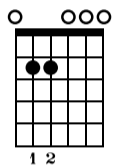

Afterglow

Ed Sheeran

Standard tuning

♩ = 115

G

Cadd9

s.guit.

Musical notation for measures 1-4. Treble clef, key signature of one sharp (F#), 4/4 time. Measure 1: quarter notes G4, A4, B4, C5. Measure 2: quarter notes B4, A4, G4, F#4. Measure 3: quarter notes F#4, G4, A4, B4. Measure 4: quarter notes A4, G4, F#4, E4. TAB: 0 0 0 0 0 0 | (0) 0 | 0 0 0 0 0 0 | 0 2 0 0 2 0

1. 2.

D

Em

Cadd9

Musical notation for measures 5-9. Measure 5: quarter notes G4, A4, B4, C5. Measure 6: quarter notes B4, A4, G4, F#4. Measure 7: quarter notes F#4, G4, A4, B4. Measure 8: quarter notes A4, G4, F#4, E4. Measure 9: quarter notes E4, D4, C4, B3. TAB: 2 2 2 2 2 2 | (2) 0 2 2 2 2 0 | (0) | 0 3 0

Cadd9

G

D

Musical notation for measures 18-21. Treble clef, key signature of one sharp (F#). Measure 18 starts with a treble clef and a sharp sign. Measure numbers 18, 19, 20, and 21 are indicated above the staff. The guitar tablature below shows fret numbers for each measure.

Measure 26: 2 0 0 0 0 0
 Measure 27: (0) 0 0 0 0 0
 Measure 28: 0 0 0 0 0 0
 Measure 29: 0 2 0 0 0 0

Cadd9

G

D

Musical notation for measures 30-33. Treble clef, key signature of one sharp (F#). Measure numbers 30, 31, 32, and 33 are indicated above the staff. The guitar tablature below shows fret numbers for each measure.