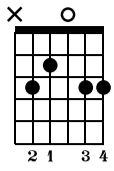

Afterglow

Ed Sheeran

Standard tuning

♩ = 115

G

Cadd9

s.guit.

Musical notation for measures 1-4. Treble clef, key signature of one sharp (F#), 4/4 time. Measure 1: quarter notes G4, A4, B4, C5. Measure 2: quarter notes B4, A4, G4, F#4. Measure 3: quarter notes F#4, G4, A4, B4. Measure 4: quarter notes A4, G4, F#4, E4. TAB: 0 0 0 0 0 0 | (0) 0 | 0 0 0 0 0 0 | 0 2 0 0 2 0

Cadd9

G

D

Musical notation for measures 10-13. Measure 10: quarter notes G4, A4, B4, C5. Measure 11: quarter notes B4, A4, G4, F#4. Measure 12: quarter notes F#4, G4, A4, B4. Measure 13: quarter notes A4, G4, F#4, E4. TAB: (0) 0 0 0 0 0 | 0 3 3 0 2 0 | (0) 0 0 0 0 0 | 0 2 2 0 3 0

Cadd9

G

D

Musical notation for measures 14-17. Measure 14: quarter notes G4, A4, B4, C5. Measure 15: quarter notes B4, A4, G4, F#4. Measure 16: quarter notes F#4, G4, A4, B4. Measure 17: quarter notes A4, G4, F#4, E4. TAB: (0) 0 0 0 0 0 | 0 3 3 0 0 | (0) | 3 2 0

Cadd9

G

D

Musical notation for measures 18-21. Treble clef, key signature of one sharp (F#). Measure 18 starts with a treble clef and a sharp sign. Measure numbers 18, 19, 20, and 21 are indicated above the staff. The guitar tablature below shows fret numbers for each measure.