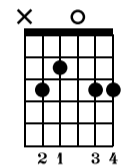

Afterglow

Ed Sheeran

Standard tuning

♩ = 115

G

Cadd9

s.guit.

Musical notation for measures 1-4. Treble clef, key signature of one sharp (F#), 4/4 time. Measure 1: quarter notes G4, A4, B4, C5. Measure 2: quarter notes B4, A4, G4, F#4. Measure 3: quarter notes F#4, G4, A4, B4. Measure 4: quarter notes A4, G4, F#4, E4. TAB: 0 0 0 0 0 0 | (0) 0 | 0 0 0 0 0 0 | 0 2 0 0 2 0

1. 2.

D

Em

Cadd9

Musical notation for measures 5-9. Measure 5: quarter notes G4, A4, B4, C5. Measure 6: quarter notes B4, A4, G4, F#4. Measure 7: quarter notes F#4, G4, A4, B4. Measure 8: quarter notes A4, G4, F#4, E4. Measure 9: quarter notes E4, D4, C4, B3. TAB: 2 2 2 2 2 2 | (2) 0 2 2 2 2 0 | (0) | 0 3 0

Cadd9

G

D

Musical notation for measures 10-13. Measure 10: quarter notes G4, A4, B4, C5. Measure 11: quarter notes B4, A4, G4, F#4. Measure 12: quarter notes F#4, G4, A4, B4. Measure 13: quarter notes A4, G4, F#4, E4. TAB: (0) 0 0 0 0 0 | 0 3 3 0 2 0 | (0) 0 0 0 0 0 | 0 2 2 0 3 0

Cadd9

G

D

Musical notation for measures 18-21. Treble clef, key signature of one sharp (F#). Measure 18 starts with a treble clef and a sharp sign. Measure numbers 18, 19, 20, and 21 are indicated above the staff. The guitar tablature below shows fret numbers for each measure.