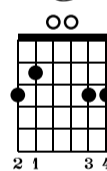

Cadd9

G

D

Musical notation for measures 18-21. Treble clef, key signature of one sharp (F#). Measure 18 starts with a treble clef and a sharp sign. Measure numbers 18, 19, 20, and 21 are indicated above the staff. The guitar tablature below shows fret numbers for each measure.

Measure 18: (0) 0 0 0 0 0
Measure 19: 0 3 3 0 2 0
Measure 20: (0) 0 0 0 0 0
Measure 21: 0 2 2 0 3 0

Cadd9

G

D

Musical notation for measures 22-25. Treble clef, key signature of one sharp (F#). Measure numbers 22, 23, 24, and 25 are indicated above the staff. The guitar tablature below shows fret numbers for each measure.

Measure 22: (0) 0 0 0 0 0
Measure 23: 0 3 3 0 0 0
Measure 24: (0) 0 0 0 0 0
Measure 25: 0 2 0 0 0 0

Cadd9

G

D

Musical notation for measures 26-29. Treble clef, key signature of one sharp (F#). Measure numbers 26, 27, 28, and 29 are indicated above the staff. The guitar tablature below shows fret numbers for each measure.

Measure 26: 2 0 0 0 0 0
Measure 27: (0) 0 0 0 0 0
Measure 28: 0 0 0 0 0 0
Measure 29: 0 2 0 0 0 0

Cadd9

G

D

Musical notation for measures 30-33. Treble clef, key signature of one sharp (F#). Measure numbers 30, 31, 32, and 33 are indicated above the staff. The guitar tablature below shows fret numbers for each measure.

Measure 30: 2 0 0 0 0 0
Measure 31: (0) 0 0 0 0 0
Measure 32: 0 0 0 0 0 0
Measure 33: 0 0 0 0 0 0