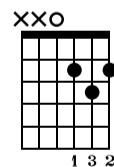

Afterglow

Ed Sheeran

Standard tuning

♩ = 115

G

Cadd9

s.guit.

Musical notation for measures 1-4. Treble clef, key signature of one sharp (F#), 4/4 time. Measure 1: quarter notes G4, A4, B4, C5. Measure 2: quarter notes B4, A4, G4, F#4. Measure 3: quarter notes F#4, G4, A4, B4. Measure 4: quarter notes A4, G4, F#4, E4. TAB: 0 0 0 0 0 0 | (0) 0 | 0 0 0 0 0 0 | 0 2 0 0 2 0

1. 2.

D

Em

Cadd9

Musical notation for measures 5-9. Measure 5: quarter notes G4, A4, B4, C5. Measure 6: quarter notes B4, A4, G4, F#4. Measure 7: quarter notes F#4, G4, A4, B4. Measure 8: quarter notes A4, G4, F#4, E4. Measure 9: quarter notes E4, D4, C4, B3. TAB: 2 2 2 2 2 2 | (2) 0 2 2 2 2 0 | (0) | 0 3 0

Cadd9

G

D

Musical notation for measures 10-13. Measure 10: quarter notes G4, A4, B4, C5. Measure 11: quarter notes B4, A4, G4, F#4. Measure 12: quarter notes F#4, G4, A4, B4. Measure 13: quarter notes A4, G4, F#4, E4. TAB: (0) 0 0 0 0 0 | 0 3 3 0 2 0 | (0) 0 0 0 0 0 | 0 2 2 0 3 0

Cadd9

G

D

Musical notation for measures 14-17. Measure 14: quarter notes G4, A4, B4, C5. Measure 15: quarter notes B4, A4, G4, F#4. Measure 16: quarter notes F#4, G4, A4, B4. Measure 17: quarter notes A4, G4, F#4, E4. TAB: (0) 0 0 0 0 0 | 0 3 3 0 0 | (0) | 3 2 0