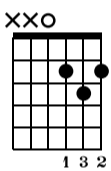

Afterglow

Ed Sheeran

Standard tuning

♩ = 115

G

Cadd9

s.guit.

Musical notation for measures 1-4. Treble clef, key signature of one sharp (F#), 4/4 time. Measure 1: quarter notes G4, A4, B4, C5. Measure 2: quarter notes B4, A4, G4, F#4. Measure 3: quarter notes F#4, G4, A4, B4. Measure 4: quarter notes A4, G4, F#4, E4. TAB: 0 0 0 0 0 0 | (0) 0 | 0 0 0 0 0 0 | 0 2 0 0 2 0

Cadd9

G

D

Musical notation for measures 18-21. Treble clef, key signature of one sharp (F#). Measure 18 starts with a treble clef and a sharp sign. Measure numbers 18, 19, 20, and 21 are indicated above the staff. The guitar tablature below shows fret numbers for each measure.

Measure 18: (0) 0 0 0 0 0
 Measure 19: 0 3 3 0 2 0
 Measure 20: (0) 0 0 0 0 0
 Measure 21: 0 2 2 0 3 0

Cadd9

G

D

Musical notation for measures 22-25. Treble clef, key signature of one sharp (F#). Measure numbers 22, 23, 24, and 25 are indicated above the staff. The guitar tablature below shows fret numbers for each measure.

Measure 22: (0) 0 0 0 0 0
 Measure 23: 0 3 3 0 0 0
 Measure 24: (0) 0 0 0 0 0
 Measure 25: 0 2 0 0 0 0

Cadd9

G

D

Musical notation for measures 26-29. Treble clef, key signature of one sharp (F#). Measure numbers 26, 27, 28, and 29 are indicated above the staff. The guitar tablature below shows fret numbers for each measure.