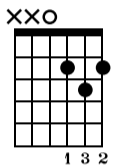

Afterglow

Ed Sheeran

Standard tuning

♩ = 115

G

Cadd9

s.guit.

Musical notation for measures 1-4. Treble clef, key signature of one sharp (F#), 4/4 time. Measure 1: quarter notes G4, A4, B4, C5. Measure 2: quarter notes B4, A4, G4, F#4. Measure 3: quarter notes F#4, G4, A4, B4. Measure 4: quarter notes A4, G4, F#4, E4. TAB: 0 0 0 0 0 0 | (0) 0 | 0 0 0 0 0 0 | 0 2 0 0 2 0

1. 2.

D

Em

Cadd9

Musical notation for measures 5-9. Measure 5: quarter notes G4, A4, B4, C5. Measure 6: quarter notes B4, A4, G4, F#4. Measure 7: quarter notes F#4, G4, A4, B4. Measure 8: quarter notes A4, G4, F#4, E4. Measure 9: quarter notes E4, D4, C4, B3. TAB: 2 2 2 2 2 2 | (2) 0 2 2 2 2 0 | (0) | 0 3 0

Cadd9

G

D

Musical notation for measures 18-21. Treble clef, key signature of one sharp (F#). Measure 18 starts with a treble clef and a sharp sign. Measure numbers 18, 19, 20, and 21 are indicated above the staff. The guitar tablature below shows fret numbers for each measure.

Measure 26: 2 0 0 0 0 0
 Measure 27: (0) 0 0 0 0 0
 Measure 28: 0 0 0 0 0 0
 Measure 29: 0 2 0 0 0 0

Cadd9

G

D

Musical notation for measures 30-33. Treble clef, key signature of one sharp (F#). Measure numbers 30, 31, 32, and 33 are indicated above the staff. The guitar tablature below shows fret numbers for each measure.