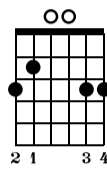

Afterglow

Ed Sheeran

Standard tuning

♩ = 115

G

Cadd9

s.guit.

Musical notation for measures 1-4. Treble clef, key signature of one sharp (F#), 4/4 time. Measure 1: quarter notes G4, A4, B4, C5. Measure 2: quarter notes B4, A4, G4, F#4. Measure 3: quarter notes F#4, G4, A4, B4. Measure 4: quarter notes A4, G4, F#4, E4. TAB: 0 0 0 0 0 0 | (0) 0 | 0 0 0 0 0 0 | 0 2 0 0 2 0

Cadd9

G

D

Musical notation for measures 14-17. Measure 14: quarter notes G4, A4, B4, C5. Measure 15: quarter notes B4, A4, G4, F#4. Measure 16: quarter notes F#4, G4, A4, B4. Measure 17: quarter notes A4, G4, F#4, E4. TAB: (0) 0 0 0 0 0 | 0 3 3 0 0 | (0) | 3 2 0

Cadd9

G

D

Musical notation for measures 18-21. Treble clef, key signature of one sharp (F#). Measure 18 starts with a treble clef and a sharp sign. Measure numbers 18, 19, 20, and 21 are indicated above the staff. The guitar tablature below shows fret numbers for each measure.

Measure 18: (0) 0 0 0 0 0
 Measure 19: 0 3 3 0 2 0
 Measure 20: (0) 0 0 0 0 0
 Measure 21: 0 2 2 0 3 0

Cadd9

G

D

Musical notation for measures 22-25. Treble clef, key signature of one sharp (F#). Measure numbers 22, 23, 24, and 25 are indicated above the staff. The guitar tablature below shows fret numbers for each measure.