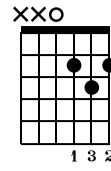

Afterglow

Ed Sheeran

Standard tuning

♩ = 115

G

Cadd9

s.guit.

Musical notation for measures 1-4. Treble clef, key signature of one sharp (F#), 4/4 time. Measure 1: quarter notes G4, A4, B4, C5. Measure 2: quarter notes B4, A4, G4, F#4. Measure 3: quarter notes F#4, G4, A4, B4. Measure 4: quarter notes A4, G4, F#4, E4. TAB: 0 0 0 0 0 0 | (0) 0 | 0 0 0 0 0 0 | 0 2 0 0 2 0

Cadd9

G

D

Musical notation for measures 10-13. Measure 10: quarter notes G4, A4, B4, C5. Measure 11: quarter notes B4, A4, G4, F#4. Measure 12: quarter notes F#4, G4, A4, B4. Measure 13: quarter notes A4, G4, F#4, E4. TAB: (0) 0 0 0 0 0 | 0 3 3 0 2 0 | (0) 0 0 0 0 0 | 0 2 2 0 3 0

Cadd9

G

D

Musical notation for measures 14-17. Measure 14: quarter notes G4, A4, B4, C5. Measure 15: quarter notes B4, A4, G4, F#4. Measure 16: quarter notes F#4, G4, A4, B4. Measure 17: quarter notes A4, G4, F#4, E4. TAB: (0) 0 0 0 0 0 | 0 3 3 0 0 | (0) | 3 2 0

Cadd9

G

D

Musical notation for measures 18-21. Treble clef, key signature of one sharp (F#). Measure 18 starts with a treble clef and a sharp sign. Measure numbers 18, 19, 20, and 21 are indicated above the staff. The guitar tablature below shows fret numbers for each measure.