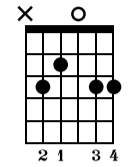

Afterglow

Ed Sheeran

Standard tuning

♩ = 115

G

Cadd9

s.guit.

Musical notation for measures 1-4. Treble clef, key signature of one sharp (F#), 4/4 time. Measure 1: quarter notes G4, A4, B4, C5. Measure 2: quarter notes B4, A4, G4, F#4. Measure 3: quarter notes F#4, G4, A4, B4. Measure 4: quarter notes A4, G4, F#4, E4. TAB: 0 0 0 0 0 0 | (0) 0 | 0 0 0 0 0 0 | 0 2 0 0 2 0

1. 2.

D

Em

Cadd9

Musical notation for measures 5-9. Measure 5: quarter notes G4, A4, B4, C5. Measure 6: quarter notes B4, A4, G4, F#4. Measure 7: quarter notes F#4, G4, A4, B4. Measure 8: quarter notes A4, G4, F#4, E4. Measure 9: quarter notes E4, D4, C4, B3. TAB: 2 2 2 2 2 2 | (2) 0 2 2 2 2 0 | (0) | 0 3 0

Cadd9

G

D

Musical notation for measures 18-21. Treble clef, key signature of one sharp (F#). Measure 18 starts with a treble clef and a sharp sign. Measure numbers 18, 19, 20, and 21 are indicated above the staff. The guitar tablature below shows fret numbers for each measure.

Measure 26: 2 0 0 0 0 0
 Measure 27: (0) 0 0 0 0 0
 Measure 28: 0 0 0 0 0 0
 Measure 29: 0 2 0 0 0 0

Cadd9

G

D

Musical notation for measures 30-33. Treble clef, key signature of one sharp (F#). Measure numbers 30, 31, 32, and 33 are indicated above the staff. The guitar tablature below shows fret numbers for each measure.