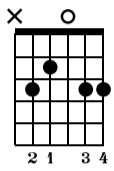

Afterglow

Ed Sheeran

Standard tuning

♩ = 115

G

Cadd9

s.guit.

Musical notation for measures 1-4. Treble clef, key signature of one sharp (F#), 4/4 time. Measure 1: quarter notes G4, A4, B4, C5. Measure 2: quarter notes B4, A4, G4, F#4. Measure 3: quarter notes F#4, G4, A4, B4. Measure 4: quarter notes A4, G4, F#4, E4. TAB: 0 0 0 0 0 0 | (0) 0 | 0 0 0 0 0 0 | 0 2 0 0 2 0

Cadd9

G

D

Musical notation for measures 14-17. Measure 14: quarter notes G4, A4, B4, C5. Measure 15: quarter notes B4, A4, G4, F#4. Measure 16: quarter notes F#4, G4, A4, B4. Measure 17: quarter notes A4, G4, F#4, E4. TAB: (0) 0 0 0 0 0 | 0 3 3 0 0 | (0) | 3 2 0

Cadd9

G

D

Musical notation for measures 18-21. Treble clef, key signature of one sharp (F#). Measure 18 starts with a treble clef and a sharp sign. Measure numbers 18, 19, 20, and 21 are indicated above the staff. The guitar tablature below shows fret numbers for each measure.

Measure 18: (0) 0 0 0 0 0
 Measure 19: 0 3 3 0 2 0
 Measure 20: (0) 0 0 0 0 0
 Measure 21: 0 2 2 0 3 0

Cadd9

G

D

Musical notation for measures 22-25. Treble clef, key signature of one sharp (F#). Measure numbers 22, 23, 24, and 25 are indicated above the staff. The guitar tablature below shows fret numbers for each measure.