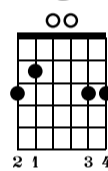

Afterglow

Ed Sheeran

Standard tuning

♩ = 115

G

Cadd9

s.guit.

Musical notation for measures 1-4. Treble clef, key signature of one sharp (F#), 4/4 time. Measure 1: quarter notes G4, A4, B4, C5. Measure 2: quarter notes B4, A4, G4, F#4. Measure 3: quarter notes F#4, G4, A4, B4. Measure 4: quarter notes A4, G4, F#4, E4. TAB: 0 0 0 0 0 0 | (0) 0 | 0 0 0 0 0 0 | 0 2 0 0 2 0

Cadd9

G

D

Musical notation for measures 18-21. Treble clef, key signature of one sharp (F#). Measure 18 starts with a treble clef and a sharp sign. Measure numbers 18, 19, 20, and 21 are indicated above the staff. The guitar tablature below shows fret numbers for each measure.

Measure 18: (0) 0 0 0 0 0
 Measure 19: 0 3 3 0 2 0
 Measure 20: (0) 0 0 0 0 0
 Measure 21: 0 2 2 0 3 0

Cadd9

G

D

Musical notation for measures 22-25. Treble clef, key signature of one sharp (F#). Measure numbers 22, 23, 24, and 25 are indicated above the staff. The guitar tablature below shows fret numbers for each measure.

Measure 22: (0) 0 0 0 0 0
 Measure 23: 0 3 3 0 0 0
 Measure 24: (0) 0 0 0 0 0
 Measure 25: 0 2 0 0 0 0

Cadd9

G

D

Musical notation for measures 26-29. Treble clef, key signature of one sharp (F#). Measure numbers 26, 27, 28, and 29 are indicated above the staff. The guitar tablature below shows fret numbers for each measure.