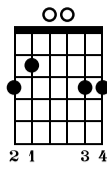

Afterglow

Ed Sheeran

Standard tuning

♩ = 115

G

Cadd9

s.guit.

Musical notation for measures 1-4. Treble clef, key signature of one sharp (F#), 4/4 time. Measure 1: quarter notes G4, A4, B4, C5. Measure 2: quarter notes B4, A4, G4, F#4. Measure 3: quarter notes F#4, G4, A4, B4. Measure 4: quarter notes A4, G4, F#4, E4. TAB: 0 0 0 0 0 0 | (0) 0 | 0 0 0 0 0 0 | 0 2 0 0 2 0

Cadd9

G

D

Musical notation for measures 10-13. Measure 10: quarter notes G4, A4, B4, C5. Measure 11: quarter notes B4, A4, G4, F#4. Measure 12: quarter notes F#4, G4, A4, B4. Measure 13: quarter notes A4, G4, F#4, E4. TAB: (0) 0 0 0 0 0 | 0 3 3 0 2 0 | (0) 0 0 0 0 0 | 0 2 2 0 3 0

Cadd9

G

D

Musical notation for measures 14-17. Measure 14: quarter notes G4, A4, B4, C5. Measure 15: quarter notes B4, A4, G4, F#4. Measure 16: quarter notes F#4, G4, A4, B4. Measure 17: quarter notes A4, G4, F#4, E4. TAB: (0) 0 0 0 0 0 | 0 3 3 0 0 | (0) | 3 2 0

Cadd9

G

D

Musical notation for measures 18-21. Treble clef, key signature of one sharp (F#). Measure 18 starts with a treble clef and a sharp sign. Measure numbers 18, 19, 20, and 21 are indicated above the staff. The guitar tablature below shows fret numbers for each measure.