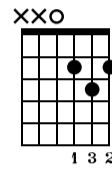

Afterglow

Ed Sheeran

Standard tuning

♩ = 115

G

Cadd9

s.guit.

Musical notation for measures 1-4. Treble clef, key signature of one sharp (F#), 4/4 time. Measure 1: quarter notes G4, A4, B4, C5. Measure 2: quarter notes B4, A4, G4, F#4. Measure 3: quarter notes F#4, G4, A4, B4. Measure 4: quarter notes A4, G4, F#4, E4. TAB: 0 0 0 0 0 0 | (0) 0 | 0 0 0 0 0 0 | 0 2 0 0 2 0

Cadd9

G

D

Musical notation for measures 18-21. Treble clef, key signature of one sharp (F#). Measure 18 starts with a treble clef and a sharp sign. Measure numbers 18, 19, 20, and 21 are indicated above the staff. The guitar tablature below shows fret numbers for each measure.

Measure 18: (0) 0 0 0 0 0
 Measure 19: 0 3 3 0 2 0
 Measure 20: (0) 0 0 0 0 0
 Measure 21: 0 2 2 0 3 0

Cadd9

G

D

Musical notation for measures 22-25. Treble clef, key signature of one sharp (F#). Measure numbers 22, 23, 24, and 25 are indicated above the staff. The guitar tablature below shows fret numbers for each measure.

Measure 22: (0) 0 0 0 0 0
 Measure 23: 0 3 3 0 0 0
 Measure 24: (0) 0 0 0 0 0
 Measure 25: 0 2 0 0 0 0

Cadd9

G

D

Musical notation for measures 26-29. Treble clef, key signature of one sharp (F#). Measure numbers 26, 27, 28, and 29 are indicated above the staff. The guitar tablature below shows fret numbers for each measure.