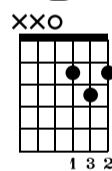

Afterglow

Ed Sheeran

Standard tuning

♩ = 115

G

Cadd9

s.guit.

Musical notation for measures 1-4. Treble clef, key signature of one sharp (F#), 4/4 time. Measure 1: quarter notes G4, A4, B4, C5. Measure 2: quarter notes B4, A4, G4, F#4. Measure 3: quarter notes F#4, G4, A4, B4. Measure 4: quarter notes A4, G4, F#4, E4. TAB: 0 0 0 0 0 0 | (0) 0 | 0 0 0 0 0 0 | 0 2 0 0 2 0

Cadd9

G

D

Musical notation for measures 18-21. Treble clef, key signature of one sharp (F#). Measure 18 starts with a treble clef and a sharp sign. Measure numbers 18, 19, 20, and 21 are indicated above the staff. The guitar tablature below shows fret numbers for each measure.

Measure 22: (0) 0 0 0 0 0
 Measure 23: 0 3 3 0 0 0
 Measure 24: (0) 0 0 0 0 0
 Measure 25: 0 2 0 0 0 0

Cadd9

G

D

Musical notation for measures 26-29. Treble clef, key signature of one sharp (F#). Measure numbers 26, 27, 28, and 29 are indicated above the staff. The guitar tablature below shows fret numbers for each measure.

Measure 26: 2 0 0 0 0 0
 Measure 27: (0) 0 0 0 0 0
 Measure 28: 0 0 0 0 0 0
 Measure 29: 0 2 0 0 0 0

Cadd9

G

D

Musical notation for measures 30-33. Treble clef, key signature of one sharp (F#). Measure numbers 30, 31, 32, and 33 are indicated above the staff. The guitar tablature below shows fret numbers for each measure.