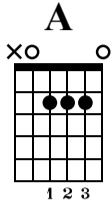

Chasing Cars

Snow Patrol

Standard tuning

♩ = 100

s.guit.

1. | 2.