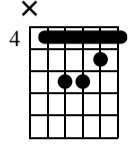

Shape Of You

Ed Sheeran

Standard tuning

♩ = 90

Variante 1

C#m

F#m

A

B

s.guit.

1 2

T	6	5	6	2	5	2	2	5	2	4	2	2	4	2
A	6	6	6	2	2	2	2	2	2	4	4	4	4	4
B	4	6	6	4	4	4	0	2	2	4	4	4	4	4

Variante 2

C#m

F#m

A