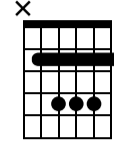

Shape Of You

Ed Sheeran

Standard tuning

♩ = 90

Variante 1

C#m

F#m

A

B

s.guit.

1 2

T	6	5	6	2	5	2	2	5	2	4	2	2	4	2
A	6	6	6	2	2	2	2	2	2	4	4	4	4	4
B	4	6	6	4	4	4	0	2	2	4	4	4	4	4

Variante 2

C#m

F#m

A