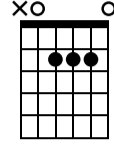

Shape Of You

Ed Sheeran

Standard tuning

♩ = 90

Variante 1

C#m

F#m

A

B

s.guit.

1 2

T	6	5	6	2	5	2	2	5	2	4	2	2	4	2
A	6	6	6	2	2	2	2	2	2	4	4	4	4	4
B	4	6	6	4	4	4	0	2	2	4	4	4	4	4

Variante 2

C#m

F#m

A