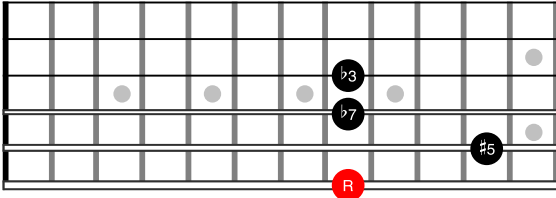

Drop2 Chords - EADG Strings

C^{Maj}7 -> 1-3-5-7

C^{min}7 -> 1-b3-5-b7

C^{min}7b5 -> 1-b3-b5-b7

C⁷ -> 1-3-5-b7

CmMaj7 -> 1-b3-5-7

C7sus4 -> 1-4-5-b7

CMaj7#5 -> 1-3-#5-7

CMaj7b5 -> 1-3-b5-7

C7#5 -> 1-3-#5-b7

C7b5 -> 1-3-b5-b7

Cdim7 -> 1-b3-b5-bb7

Drop2 Chords - ADGB Strings

C_{Maj}7 -> 1-3-5-7

C_{min}7 -> 1-b3-5-b7

C_{min}7b5 -> 1-b3-b5-b7