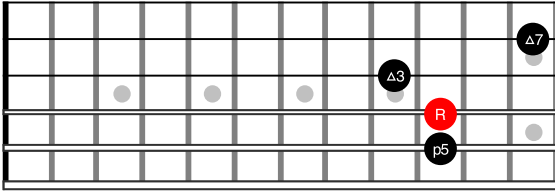

Drop2 Chords - EADG Strings

C^{Maj}7 -> 1-3-5-7

C^{min}7 -> 1-b3-5-b7

C^{min}7b5 -> 1-b3-b5-b7

C⁷ -> 1-3-5-b7

CmMaj7 -> 1-b3-5-7

C7sus4 -> 1-4-5-b7

CMaj7#5 -> 1-3-#5-7

CMaj7b5 -> 1-3-b5-7

C7#5 -> 1-3-#5-b7

C7b5 -> 1-3-b5-b7

Cdim7 -> 1-b3-b5-bb7

Drop2 Chords - ADGB Strings

C_{Maj}7 -> 1-3-5-7

C_{min}7 -> 1-b3-5-b7

C_{min}7b5 -> 1-b3-b5-b7

C7 -> 1-3-5-b7

CmMaj7 -> 1-b3-5-7

C7sus4 -> 1-4-5-b7

CMaj7#5 -> 1-3-#5-7

CMaj7b5 -> 1-3-b5-7

C7#5 -> 1-3-#5-b7

C7b5 -> 1-3-b5-b7

Cdim7 -> 1-b3-b5-bb7