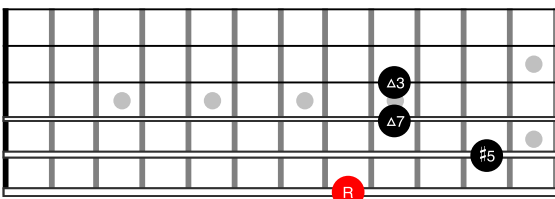

Drop2 Chords - EADG Strings

C^{Maj}7 -> 1-3-5-7

C^{min}7 -> 1-b3-5-b7

C^{min}7b5 -> 1-b3-b5-b7

C⁷ -> 1-3-5-b7

CmMaj7 -> 1-b3-5-7

C7sus4 -> 1-4-5-b7

CMaj7#5 -> 1-3-#5-7

CMaj7b5 -> 1-3-b5-7

C7#5 -> 1-3-#5-b7

C7b5 -> 1-3-b5-b7

Cdim7 -> 1-b3-b5-bb7

Drop2 Chords - ADGB Strings

C_{Maj}7 -> 1-3-5-7

C_{min}7 -> 1-b3-5-b7

C_{min}7b5 -> 1-b3-b5-b7