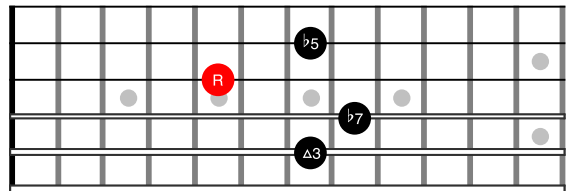

Drop2 Chords - EADG Strings

C^{Maj}7 -> 1-3-5-7

C^{min}7 -> 1-b3-5-b7

C^{min}7b5 -> 1-b3-b5-b7

C⁷ -> 1-3-5-b7

CmMaj7 -> 1-b3-5-7

C7sus4 -> 1-4-5-b7

CMaj7#5 -> 1-3-#5-7

CMaj7b5 -> 1-3-b5-7

C7#5 -> 1-3-#5-b7

C7b5 -> 1-3-b5-b7

Cdim7 -> 1-b3-b5-bb7

Drop2 Chords - ADGB Strings

C_{Maj}7 -> 1-3-5-7

C_{min}7 -> 1-b3-5-b7

C_{min}7b5 -> 1-b3-b5-b7

C7 -> 1-3-5-b7

CmMaj7 -> 1-b3-5-7

C7sus4 -> 1-4-5-b7

CMaj7#5 -> 1-3-#5-7

CMaj7b5 -> 1-3-b5-7

C7#5 -> 1-3-#5-b7

C7b5 -> 1-3-b5-b7

Cdim7 -> 1-b3-b5-bb7