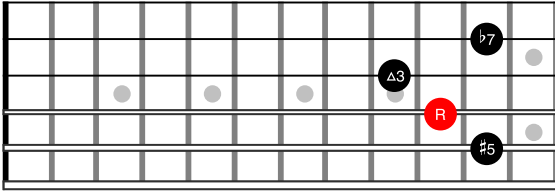

Drop2 Chords - EADG Strings

C^{Maj}7 -> 1-3-5-7

C^{min}7 -> 1-b3-5-b7

C^{min}7b5 -> 1-b3-b5-b7

C⁷ -> 1-3-5-b7

CmMaj7 -> 1-b3-5-7

C7sus4 -> 1-4-5-b7

CMaj7#5 -> 1-3-#5-7

CMaj7b5 -> 1-3-b5-7

C7#5 -> 1-3-#5-b7

C7b5 -> 1-3-b5-b7

Cdim7 -> 1-b3-b5-bb7

Drop2 Chords - ADGB Strings

C_{Maj}7 -> 1-3-5-7

C_{min}7 -> 1-b3-5-b7

C_{min}7b5 -> 1-b3-b5-b7

C7 -> 1-3-5-b7

CmMaj7 -> 1-b3-5-7

C7sus4 -> 1-4-5-b7

CMaj7#5 -> 1-3-#5-7

CMaj7b5 -> 1-3-b5-7

C7#5 -> 1-3-#5-b7

C7b5 -> 1-3-b5-b7

Cdim7 -> 1-b3-b5-bb7