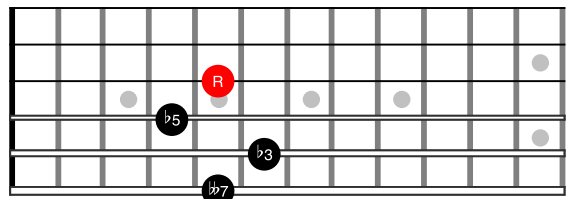

Drop2 Chords - EADG Strings

C^{Maj}7 -> 1-3-5-7

C^{min}7 -> 1-b3-5-b7

C^{min}7b5 -> 1-b3-b5-b7

C⁷ -> 1-3-5-b7

CmMaj7 -> 1-b3-5-7

C7sus4 -> 1-4-5-b7

CMaj7#5 -> 1-3-#5-7

CMaj7b5 -> 1-3-b5-7

C7#5 -> 1-3-#5-b7

C7b5 -> 1-3-b5-b7

Cdim7 -> 1-b3-b5-bb7

Drop2 Chords - ADGB Strings

C_{Maj}7 -> 1-3-5-7

C_{min}7 -> 1-b3-5-b7

C_{min}7b5 -> 1-b3-b5-b7