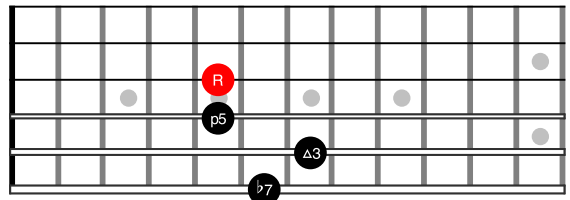

Drop2 Chords - EADG Strings

C^{Maj}7 -> 1-3-5-7

C^{min}7 -> 1-b3-5-b7

C^{min}7b5 -> 1-b3-b5-b7

C⁷ -> 1-3-5-b7

CmMaj7 -> 1-b3-5-7

C7sus4 -> 1-4-5-b7

CMaj7#5 -> 1-3-#5-7

CMaj7b5 -> 1-3-b5-7

C7#5 -> 1-3-#5-b7

C7b5 -> 1-3-b5-b7

Cdim7 -> 1-b3-b5-bb7

Drop2 Chords - ADGB Strings

C_{Maj}7 -> 1-3-5-7

C_{min}7 -> 1-b3-5-b7

C_{min}7b5 -> 1-b3-b5-b7