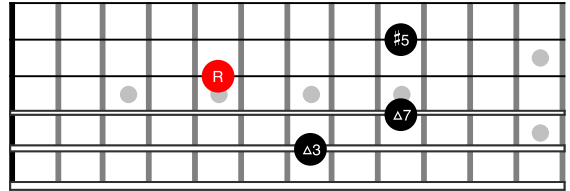

Drop2 Chords - EADG Strings

C^{Maj}7 -> 1-3-5-7

C^{min}7 -> 1-b3-5-b7

C^{min}7b5 -> 1-b3-b5-b7

C⁷ -> 1-3-5-b7

CmMaj7 -> 1-b3-5-7

C7sus4 -> 1-4-5-b7

CMaj7#5 -> 1-3-#5-7

CMaj7b5 -> 1-3-b5-7

C7#5 -> 1-3-#5-b7

C7b5 -> 1-3-b5-b7

Cdim7 -> 1-b3-b5-bb7

Drop2 Chords - ADGB Strings

C_{Maj}7 -> 1-3-5-7

C_{min}7 -> 1-b3-5-b7

C_{min}7b5 -> 1-b3-b5-b7

C7 -> 1-3-5-b7

CmMaj7 -> 1-b3-5-7

C7sus4 -> 1-4-5-b7

CMaj7#5 -> 1-3-#5-7

CMaj7b5 -> 1-3-b5-7

C7#5 -> 1-3-#5-b7

C7b5 -> 1-3-b5-b7

Cdim7 -> 1-b3-b5-bb7