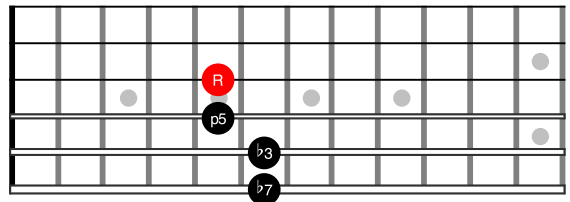

Drop2 Chords - EADG Strings

C^{Maj}7 -> 1-3-5-7

C^{min}7 -> 1-b3-5-b7

C^{min}7b5 -> 1-b3-b5-b7

C⁷ -> 1-3-5-b7

CmMaj7 -> 1-b3-5-7

C7sus4 -> 1-4-5-b7

CMaj7#5 -> 1-3-#5-7

CMaj7b5 -> 1-3-b5-7

C7#5 -> 1-3-#5-b7

C7b5 -> 1-3-b5-b7

Cdim7 -> 1-b3-b5-bb7

Drop2 Chords - ADGB Strings

C_{Maj}7 -> 1-3-5-7

C_{min}7 -> 1-b3-5-b7

C_{min}7b5 -> 1-b3-b5-b7