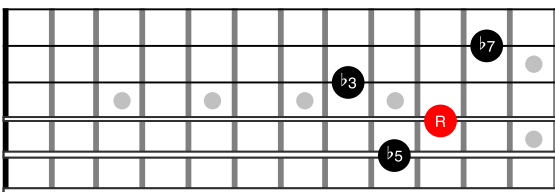

Drop2 Chords - EADG Strings

C^{Maj}7 -> 1-3-5-7

C^{min}7 -> 1-b3-5-b7

C^{min}7b5 -> 1-b3-b5-b7

C⁷ -> 1-3-5-b7

CmMaj7 -> 1-b3-5-7

C7sus4 -> 1-4-5-b7

CMaj7#5 -> 1-3-#5-7

CMaj7b5 -> 1-3-b5-7

C7#5 -> 1-3-#5-b7

C7b5 -> 1-3-b5-b7

Cdim7 -> 1-b3-b5-bb7

Drop2 Chords - ADGB Strings

C_{Maj}7 -> 1-3-5-7

C_{min}7 -> 1-b3-5-b7

C_{min}7b5 -> 1-b3-b5-b7

C7 -> 1-3-5-b7

CmMaj7 -> 1-b3-5-7

C7sus4 -> 1-4-5-b7

CMaj7#5 -> 1-3-#5-7

CMaj7b5 -> 1-3-b5-7

C7#5 -> 1-3-#5-b7

C7b5 -> 1-3-b5-b7

Cdim7 -> 1-b3-b5-bb7