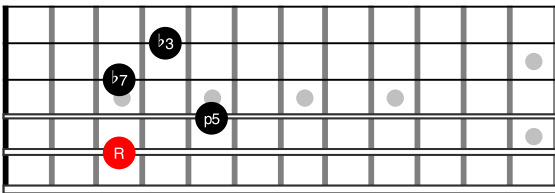

Drop2 Chords - EADG Strings

C^{Maj}7 -> 1-3-5-7

C^{min}7 -> 1-b3-5-b7

C^{min}7b5 -> 1-b3-b5-b7

C⁷ -> 1-3-5-b7

CmMaj7 -> 1-b3-5-7

C7sus4 -> 1-4-5-b7

CMaj7#5 -> 1-3-#5-7

CMaj7b5 -> 1-3-b5-7

C7#5 -> 1-3-#5-b7

C7b5 -> 1-3-b5-b7

Cdim7 -> 1-b3-b5-bb7

Drop2 Chords - ADGB Strings

C_{Maj}7 -> 1-3-5-7

C_{min}7 -> 1-b3-5-b7

C_{min}7b5 -> 1-b3-b5-b7

C7 -> 1-3-5-b7

CmMaj7 -> 1-b3-5-7

C7sus4 -> 1-4-5-b7

CMaj7#5 -> 1-3-#5-7

CMaj7b5 -> 1-3-b5-7

C7#5 -> 1-3-#5-b7

C7b5 -> 1-3-b5-b7

Cdim7 -> 1-b3-b5-bb7