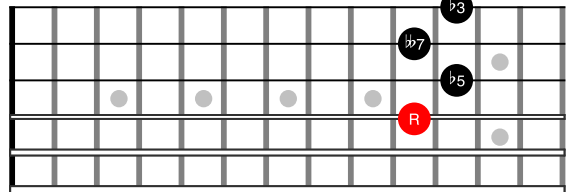

Drop2 Chords - EADG Strings

C^{Maj}7 -> 1-3-5-7

C^{min}7 -> 1-b3-5-b7

C^{min}7b5 -> 1-b3-b5-b7

C⁷ -> 1-3-5-b7

CmMaj7 -> 1-b3-5-7

C7sus4 -> 1-4-5-b7

CMaj7#5 -> 1-3-#5-7

CMaj7b5 -> 1-3-b5-7

C7#5 -> 1-3-#5-b7

C7b5 -> 1-3-b5-b7

Cdim7 -> 1-b3-b5-bb7

Drop2 Chords - ADGB Strings

C_{Maj}7 -> 1-3-5-7

C_{min}7 -> 1-b3-5-b7

C_{min}7b5 -> 1-b3-b5-b7

C7 -> 1-3-5-b7

CmMaj7 -> 1-b3-5-7

C7sus4 -> 1-4-5-b7

CMaj7#5 -> 1-3-#5-7

CMaj7b5 -> 1-3-b5-7

C7#5 -> 1-3-#5-b7

C7b5 -> 1-3-b5-b7

Cdim7 -> 1-b3-b5-bb7