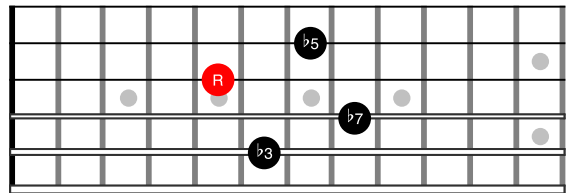

Drop2 Chords - EADG Strings

C^{Maj}7 -> 1-3-5-7

C^{min}7 -> 1-b3-5-b7

C^{min}7b5 -> 1-b3-b5-b7

C⁷ -> 1-3-5-b7

CmMaj7 -> 1-b3-5-7

C7sus4 -> 1-4-5-b7

CMaj7#5 -> 1-3-#5-7

CMaj7b5 -> 1-3-b5-7

C7#5 -> 1-3-#5-b7

C7b5 -> 1-3-b5-b7

Cdim7 -> 1-b3-b5-bb7

Drop2 Chords - ADGB Strings

C_{Maj}7 -> 1-3-5-7

C_{min}7 -> 1-b3-5-b7

C_{min}7b5 -> 1-b3-b5-b7

C7 -> 1-3-5-b7

CmMaj7 -> 1-b3-5-7

C7sus4 -> 1-4-5-b7

CMaj7#5 -> 1-3-#5-7

CMaj7b5 -> 1-3-b5-7

C7#5 -> 1-3-#5-b7

C7b5 -> 1-3-b5-b7

Cdim7 -> 1-b3-b5-bb7