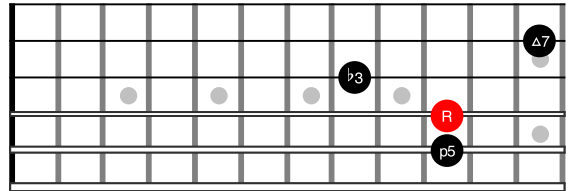

Drop2 Chords - EADG Strings

C^{Maj}7 -> 1-3-5-7

C^{min}7 -> 1-b3-5-b7

C^{min}7b5 -> 1-b3-b5-b7

C⁷ -> 1-3-5-b7

CmMaj7 -> 1-b3-5-7

C7sus4 -> 1-4-5-b7

CMaj7#5 -> 1-3-#5-7

CMaj7b5 -> 1-3-b5-7

C7#5 -> 1-3-#5-b7

C7b5 -> 1-3-b5-b7

Cdim7 -> 1-b3-b5-bb7

Drop2 Chords - ADGB Strings

C_{Maj}7 -> 1-3-5-7

C_{min}7 -> 1-b3-5-b7

C_{min}7b5 -> 1-b3-b5-b7

C7 -> 1-3-5-b7

CmMaj7 -> 1-b3-5-7

C7sus4 -> 1-4-5-b7

CMaj7#5 -> 1-3-#5-7

CMaj7b5 -> 1-3-b5-7

C7#5 -> 1-3-#5-b7

C7b5 -> 1-3-b5-b7

Cdim7 -> 1-b3-b5-bb7