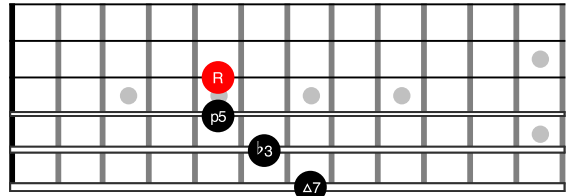

Drop2 Chords - EADG Strings

C^{Maj}7 -> 1-3-5-7

C^{min}7 -> 1-b3-5-b7

C^{min}7b5 -> 1-b3-b5-b7

C⁷ -> 1-3-5-b7

CmMaj7 -> 1-b3-5-7

C7sus4 -> 1-4-5-b7

CMaj7#5 -> 1-3-#5-7

CMaj7b5 -> 1-3-b5-7

C7#5 -> 1-3-#5-b7

C7b5 -> 1-3-b5-b7

Cdim7 -> 1-b3-b5-bb7

Drop2 Chords - ADGB Strings

C_{Maj}7 -> 1-3-5-7

C_{min}7 -> 1-b3-5-b7

C_{min}7b5 -> 1-b3-b5-b7