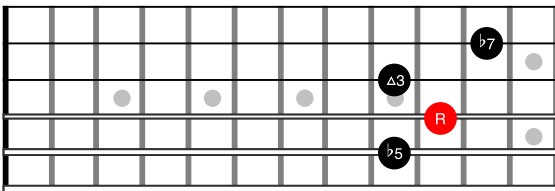

Drop2 Chords - EADG Strings

C^{Maj}7 -> 1-3-5-7

C^{min}7 -> 1-b3-5-b7

C^{min}7b5 -> 1-b3-b5-b7

C⁷ -> 1-3-5-b7

CmMaj7 -> 1-b3-5-7

C7sus4 -> 1-4-5-b7

CMaj7#5 -> 1-3-#5-7

CMaj7b5 -> 1-3-b5-7

C7#5 -> 1-3-#5-b7

C7b5 -> 1-3-b5-b7

Cdim7 -> 1-b3-b5-bb7

Drop2 Chords - ADGB Strings

C_{Maj}7 -> 1-3-5-7

C_{min}7 -> 1-b3-5-b7

C_{min}7b5 -> 1-b3-b5-b7

C7 -> 1-3-5-b7

CmMaj7 -> 1-b3-5-7

C7sus4 -> 1-4-5-b7

CMaj7#5 -> 1-3-#5-7

CMaj7b5 -> 1-3-b5-7

C7#5 -> 1-3-#5-b7

C7b5 -> 1-3-b5-b7

Cdim7 -> 1-b3-b5-bb7