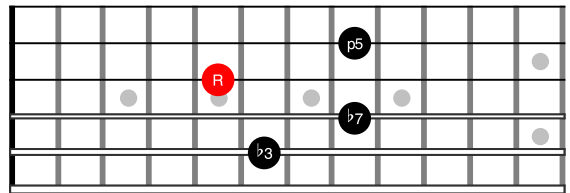

Drop2 Chords - EADG Strings

C^{Maj}7 -> 1-3-5-7

C^{min}7 -> 1-b3-5-b7

C^{min}7b5 -> 1-b3-b5-b7

C⁷ -> 1-3-5-b7

CmMaj7 -> 1-b3-5-7

C7sus4 -> 1-4-5-b7

CMaj7#5 -> 1-3-#5-7

CMaj7b5 -> 1-3-b5-7

C7#5 -> 1-3-#5-b7

C7b5 -> 1-3-b5-b7

Cdim7 -> 1-b3-b5-bb7

Drop2 Chords - ADGB Strings

C_{Maj}7 -> 1-3-5-7

C_{min}7 -> 1-b3-5-b7

C_{min}7b5 -> 1-b3-b5-b7