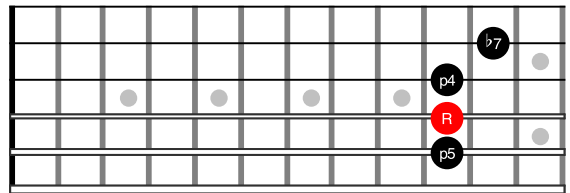

Drop2 Chords - EADG Strings

C^{Maj}7 -> 1-3-5-7

C^{min}7 -> 1-b3-5-b7

C^{min}7b5 -> 1-b3-b5-b7

C⁷ -> 1-3-5-b7

CmMaj7 -> 1-b3-5-7

C7sus4 -> 1-4-5-b7

CMaj7#5 -> 1-3-#5-7

CMaj7b5 -> 1-3-b5-7

C7#5 -> 1-3-#5-b7

C7b5 -> 1-3-b5-b7

Cdim7 -> 1-b3-b5-bb7

Drop2 Chords - ADGB Strings

C_{Maj}7 -> 1-3-5-7

C_{min}7 -> 1-b3-5-b7

C_{min}7b5 -> 1-b3-b5-b7

C7 -> 1-3-5-b7

CmMaj7 -> 1-b3-5-7

C7sus4 -> 1-4-5-b7

CMaj7#5 -> 1-3-#5-7

CMaj7b5 -> 1-3-b5-7

C7#5 -> 1-3-#5-b7

C7b5 -> 1-3-b5-b7

Cdim7 -> 1-b3-b5-bb7