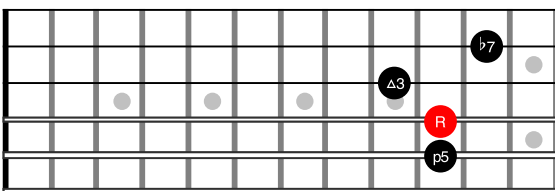

Drop2 Chords - EADG Strings

C^{Maj}7 -> 1-3-5-7

C^{min}7 -> 1-b3-5-b7

C^{min}7b5 -> 1-b3-b5-b7

C⁷ -> 1-3-5-b7

CmMaj7 -> 1-b3-5-7

C7sus4 -> 1-4-5-b7

CMaj7#5 -> 1-3-#5-7

CMaj7b5 -> 1-3-b5-7

C7#5 -> 1-3-#5-b7

C7b5 -> 1-3-b5-b7

Cdim7 -> 1-b3-b5-bb7

Drop2 Chords - ADGB Strings

C_{Maj}7 -> 1-3-5-7

C_{min}7 -> 1-b3-5-b7

C_{min}7b5 -> 1-b3-b5-b7

C7 -> 1-3-5-b7

CmMaj7 -> 1-b3-5-7

C7sus4 -> 1-4-5-b7

CMaj7#5 -> 1-3-#5-7

CMaj7b5 -> 1-3-b5-7

C7#5 -> 1-3-#5-b7

C7b5 -> 1-3-b5-b7

Cdim7 -> 1-b3-b5-bb7