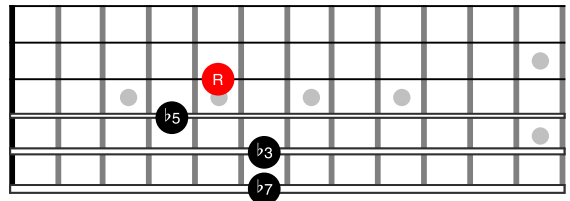

Drop2 Chords - EADG Strings

C^{Maj}7 -> 1-3-5-7

C^{min}7 -> 1-b3-5-b7

C^{min}7b5 -> 1-b3-b5-b7

C⁷ -> 1-3-5-b7

CmMaj7 -> 1-b3-5-7

C7sus4 -> 1-4-5-b7

CMaj7#5 -> 1-3-#5-7

CMaj7b5 -> 1-3-b5-7

C7#5 -> 1-3-#5-b7

C7b5 -> 1-3-b5-b7

Cdim7 -> 1-b3-b5-bb7

Drop2 Chords - ADGB Strings

C_{Maj}7 -> 1-3-5-7

C_{min}7 -> 1-b3-5-b7

C_{min}7b5 -> 1-b3-b5-b7