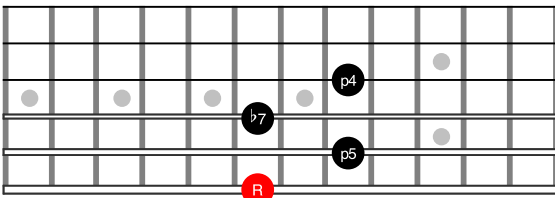

Drop2 Chords - EADG Strings

C^{Maj}7 -> 1-3-5-7

C^{min}7 -> 1-b3-5-b7

C^{min}7b5 -> 1-b3-b5-b7

C⁷ -> 1-3-5-b7

CmMaj7 -> 1-b3-5-7

C7sus4 -> 1-4-5-b7

CMaj7#5 -> 1-3-#5-7

CMaj7b5 -> 1-3-b5-7

C7#5 -> 1-3-#5-b7

C7b5 -> 1-3-b5-b7

Cdim7 -> 1-b3-b5-bb7

Drop2 Chords - ADGB Strings

C_{Maj}7 -> 1-3-5-7

C_{min}7 -> 1-b3-5-b7

C_{min}7b5 -> 1-b3-b5-b7