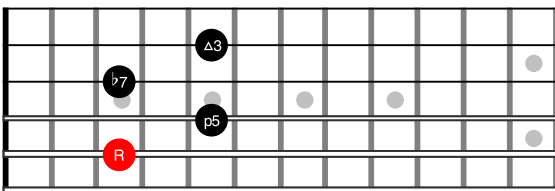

Drop2 Chords - EADG Strings

C^{Maj}7 -> 1-3-5-7

C^{min}7 -> 1-b3-5-b7

C^{min}7b5 -> 1-b3-b5-b7

C⁷ -> 1-3-5-b7

CmMaj7 -> 1-b3-5-7

C7sus4 -> 1-4-5-b7

CMaj7#5 -> 1-3-#5-7

CMaj7b5 -> 1-3-b5-7

C7#5 -> 1-3-#5-b7

C7b5 -> 1-3-b5-b7

Cdim7 -> 1-b3-b5-bb7

Drop2 Chords - ADGB Strings

C_{Maj}7 -> 1-3-5-7

C_{min}7 -> 1-b3-5-b7

C_{min}7b5 -> 1-b3-b5-b7

C7 -> 1-3-5-b7

CmMaj7 -> 1-b3-5-7

C7sus4 -> 1-4-5-b7

CMaj7#5 -> 1-3-#5-7

CMaj7b5 -> 1-3-b5-7

C7#5 -> 1-3-#5-b7

C7b5 -> 1-3-b5-b7

Cdim7 -> 1-b3-b5-bb7