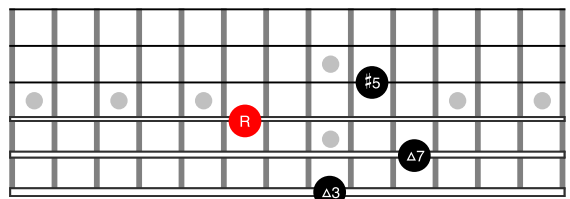

Drop2 Chords - EADG Strings

C^{Maj}7 -> 1-3-5-7

C^{min}7 -> 1-b3-5-b7

C^{min}7b5 -> 1-b3-b5-b7

C⁷ -> 1-3-5-b7

CmMaj7 -> 1-b3-5-7

C7sus4 -> 1-4-5-b7

CMaj7#5 -> 1-3-#5-7

CMaj7b5 -> 1-3-b5-7

C7#5 -> 1-3-#5-b7

C7b5 -> 1-3-b5-b7

Cdim7 -> 1-b3-b5-bb7

Drop2 Chords - ADGB Strings

C_{Maj}7 -> 1-3-5-7

C_{min}7 -> 1-b3-5-b7

C_{min}7b5 -> 1-b3-b5-b7

Drop2 Chords - DGBE Strings

C_{Maj}7 -> 1-3-5-7

C_{min}7 -> 1-b3-5-b7

C_{min}7_b5 -> 1-b3-b5-b7

C7 -> 1-3-5-b7

CmMaj7 -> 1-b3-5-7

C7sus4 -> 1-4-5-b7

CMaj7#5 -> 1-3-#5-7