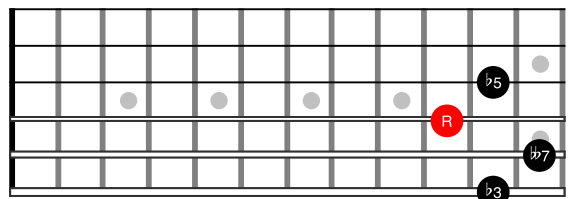

Drop2 Chords - EADG Strings

C^{Maj}7 -> 1-3-5-7

C^{min}7 -> 1-b3-5-b7

C^{min}7b5 -> 1-b3-b5-b7

C⁷ -> 1-3-5-b7

CmMaj7 -> 1-b3-5-7

C7sus4 -> 1-4-5-b7

CMaj7#5 -> 1-3-#5-7

CMaj7b5 -> 1-3-b5-7

C7#5 -> 1-3-#5-b7

C7b5 -> 1-3-b5-b7

Cdim7 -> 1-b3-b5-bb7

Drop2 Chords - ADGB Strings

C_{Maj}7 -> 1-3-5-7

C_{min}7 -> 1-b3-5-b7

C_{min}7b5 -> 1-b3-b5-b7