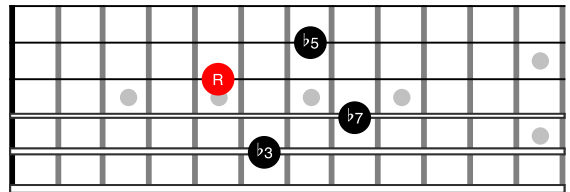

Drop2 Chords - EADG Strings

C^{Maj}7 -> 1-3-5-7

C^{min}7 -> 1-b3-5-b7

C^{min}7b5 -> 1-b3-b5-b7

C⁷ -> 1-3-5-b7

CmMaj7 -> 1-b3-5-7

C7sus4 -> 1-4-5-b7

CMaj7#5 -> 1-3-#5-7

CMaj7b5 -> 1-3-b5-7

C7#5 -> 1-3-#5-b7

C7b5 -> 1-3-b5-b7

Cdim7 -> 1-b3-b5-bb7

Drop2 Chords - ADGB Strings

C_{Maj}7 -> 1-3-5-7

C_{min}7 -> 1-b3-5-b7

C_{min}7b5 -> 1-b3-b5-b7