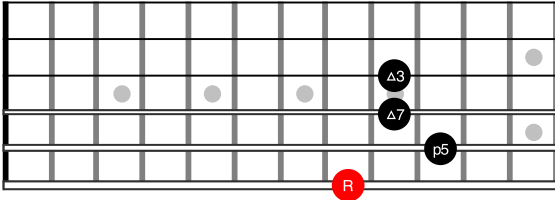

Drop2 Chords - EADG Strings

C^{Maj}7 -> 1-3-5-7

C^{min}7 -> 1-b3-5-b7

C^{min}7b5 -> 1-b3-b5-b7

C⁷ -> 1-3-5-b7

CmMaj7 -> 1-b3-5-7

C7sus4 -> 1-4-5-b7

CMaj7#5 -> 1-3-#5-7

CMaj7b5 -> 1-3-b5-7

C7#5 -> 1-3-#5-b7

C7b5 -> 1-3-b5-b7

Cdim7 -> 1-b3-b5-bb7

Drop2 Chords - ADGB Strings

C_{Maj}7 -> 1-3-5-7

C_{min}7 -> 1-b3-5-b7

C_{min}7b5 -> 1-b3-b5-b7