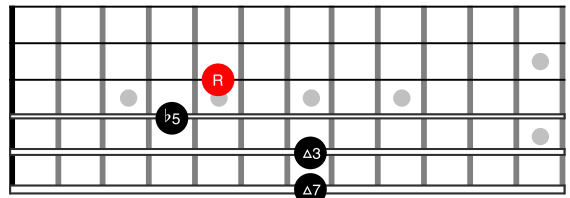

Drop2 Chords - EADG Strings

C^{Maj}7 -> 1-3-5-7

C^{min}7 -> 1-b3-5-b7

C^{min}7b5 -> 1-b3-b5-b7

C⁷ -> 1-3-5-b7

CmMaj7 -> 1-b3-5-7

C7sus4 -> 1-4-5-b7

CMaj7#5 -> 1-3-#5-7

CMaj7b5 -> 1-3-b5-7

C7#5 -> 1-3-#5-b7

C7b5 -> 1-3-b5-b7

Cdim7 -> 1-b3-b5-bb7

Drop2 Chords - ADGB Strings

C_{Maj}7 -> 1-3-5-7

C_{min}7 -> 1-b3-5-b7

C_{min}7b5 -> 1-b3-b5-b7