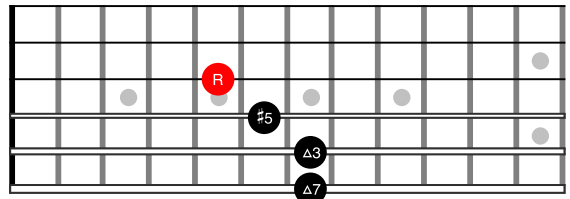

Drop2 Chords - EADG Strings

C^{Maj}7 -> 1-3-5-7

C^{min}7 -> 1-b3-5-b7

C^{min}7b5 -> 1-b3-b5-b7

C⁷ -> 1-3-5-b7

CmMaj7 -> 1-b3-5-7

C7sus4 -> 1-4-5-b7

CMaj7#5 -> 1-3-#5-7

CMaj7b5 -> 1-3-b5-7

C7#5 -> 1-3-#5-b7

C7b5 -> 1-3-b5-b7

Cdim7 -> 1-b3-b5-bb7

Drop2 Chords - ADGB Strings

C_{Maj}7 -> 1-3-5-7

C_{min}7 -> 1-b3-5-b7

C_{min}7b5 -> 1-b3-b5-b7