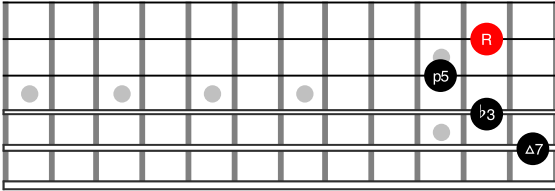

Drop2 Chords - EADG Strings

C^{Maj}7 -> 1-3-5-7

C^{min}7 -> 1-b3-5-b7

C^{min}7b5 -> 1-b3-b5-b7

C⁷ -> 1-3-5-b7

CmMaj7 -> 1-b3-5-7

C7sus4 -> 1-4-5-b7

CMaj7#5 -> 1-3-#5-7

CMaj7b5 -> 1-3-b5-7

C7#5 -> 1-3-#5-b7

C7b5 -> 1-3-b5-b7

Cdim7 -> 1-b3-b5-bb7

Drop2 Chords - ADGB Strings

C_{Maj}7 -> 1-3-5-7

C_{min}7 -> 1-b3-5-b7

C_{min}7b5 -> 1-b3-b5-b7

C7 -> 1-3-5-b7

CmMaj7 -> 1-b3-5-7

C7sus4 -> 1-4-5-b7

CMaj7#5 -> 1-3-#5-7

CMaj7b5 -> 1-3-b5-7

C7#5 -> 1-3-#5-b7

C7b5 -> 1-3-b5-b7

Cdim7 -> 1-b3-b5-bb7