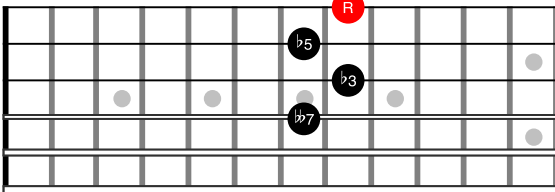

Drop2 Chords - EADG Strings

C^{Maj}7 -> 1-3-5-7

C^{min}7 -> 1-b3-5-b7

C^{min}7b5 -> 1-b3-b5-b7

C⁷ -> 1-3-5-b7

CmMaj7 -> 1-b3-5-7

C7sus4 -> 1-4-5-b7

CMaj7#5 -> 1-3-#5-7

CMaj7b5 -> 1-3-b5-7

C7#5 -> 1-3-#5-b7

C7b5 -> 1-3-b5-b7

Cdim7 -> 1-b3-b5-bb7

Drop2 Chords - ADGB Strings

C_{Maj}7 -> 1-3-5-7

C_{min}7 -> 1-b3-5-b7

C_{min}7b5 -> 1-b3-b5-b7

C7 -> 1-3-5-b7

CmMaj7 -> 1-b3-5-7

C7sus4 -> 1-4-5-b7

CMaj7#5 -> 1-3-#5-7

CMaj7b5 -> 1-3-b5-7

C7#5 -> 1-3-#5-b7

C7b5 -> 1-3-b5-b7

Cdim7 -> 1-b3-b5-bb7