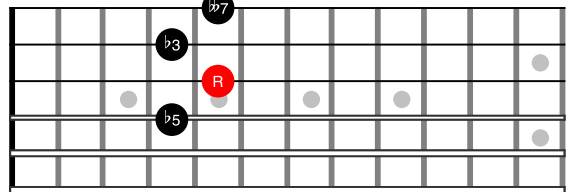

Drop2 Chords - EADG Strings

C^{Maj}7 -> 1-3-5-7

C^{min}7 -> 1-b3-5-b7

C^{min}7b5 -> 1-b3-b5-b7

C⁷ -> 1-3-5-b7

CmMaj7 -> 1-b3-5-7

C7sus4 -> 1-4-5-b7

CMaj7#5 -> 1-3-#5-7

CMaj7b5 -> 1-3-b5-7

C7#5 -> 1-3-#5-b7

C7b5 -> 1-3-b5-b7

Cdim7 -> 1-b3-b5-bb7

Drop2 Chords - ADGB Strings

C_{Maj}7 -> 1-3-5-7

C_{min}7 -> 1-b3-5-b7

C_{min}7b5 -> 1-b3-b5-b7

C7 -> 1-3-5-b7

CmMaj7 -> 1-b3-5-7

C7sus4 -> 1-4-5-b7

CMaj7#5 -> 1-3-#5-7

CMaj7b5 -> 1-3-b5-7

C7#5 -> 1-3-#5-b7

C7b5 -> 1-3-b5-b7

Cdim7 -> 1-b3-b5-bb7