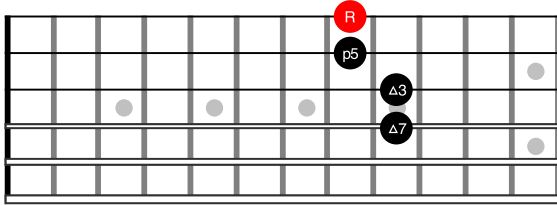

Drop2 Chords - DGBE Strings

C_{Maj}7 -> 1-3-5-7