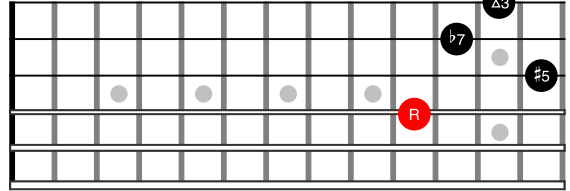

Drop2 Chords - EADG Strings

C^{Maj}7 -> 1-3-5-7

C^{min}7 -> 1-b3-5-b7

C^{min}7b5 -> 1-b3-b5-b7

C⁷ -> 1-3-5-b7

CmMaj7 -> 1-b3-5-7

C7sus4 -> 1-4-5-b7

CMaj7#5 -> 1-3-#5-7

CMaj7b5 -> 1-3-b5-7

C7#5 -> 1-3-#5-b7

C7b5 -> 1-3-b5-b7

Cdim7 -> 1-b3-b5-bb7

Drop2 Chords - ADGB Strings

C_{Maj}7 -> 1-3-5-7

C_{min}7 -> 1-b3-5-b7

C_{min}7b5 -> 1-b3-b5-b7

C7 -> 1-3-5-b7

CmMaj7 -> 1-b3-5-7

C7sus4 -> 1-4-5-b7

CMaj7#5 -> 1-3-#5-7

CMaj7b5 -> 1-3-b5-7

C7#5 -> 1-3-#5-b7

C7b5 -> 1-3-b5-b7

Cdim7 -> 1-b3-b5-bb7