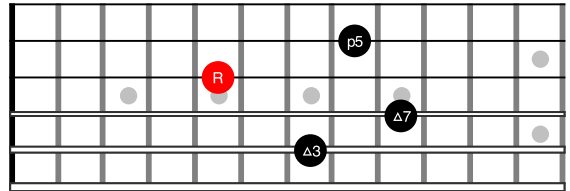

Drop2 Chords - EADG Strings

C^{Maj}7 -> 1-3-5-7

C^{min}7 -> 1-b3-5-b7

C^{min}7b5 -> 1-b3-b5-b7

C⁷ -> 1-3-5-b7

CmMaj7 -> 1-b3-5-7

C7sus4 -> 1-4-5-b7

CMaj7#5 -> 1-3-#5-7

CMaj7b5 -> 1-3-b5-7

C7#5 -> 1-3-#5-b7

C7b5 -> 1-3-b5-b7

Cdim7 -> 1-b3-b5-bb7

Drop2 Chords - ADGB Strings

C_{Maj}7 -> 1-3-5-7

C_{min}7 -> 1-b3-5-b7

C_{min}7b5 -> 1-b3-b5-b7