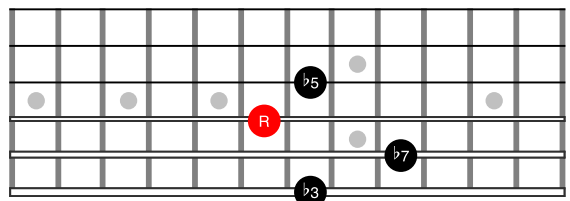

Drop2 Chords - EADG Strings

C^{Maj}7 -> 1-3-5-7

C^{min}7 -> 1-b3-5-b7

C^{min}7b5 -> 1-b3-b5-b7

C⁷ -> 1-3-5-b7

CmMaj7 -> 1-b3-5-7

C7sus4 -> 1-4-5-b7

CMaj7#5 -> 1-3-#5-7

CMaj7b5 -> 1-3-b5-7

C7#5 -> 1-3-#5-b7

C7b5 -> 1-3-b5-b7

Cdim7 -> 1-b3-b5-bb7

Drop2 Chords - ADGB Strings

C_{Maj}7 -> 1-3-5-7

C_{min}7 -> 1-b3-5-b7

C_{min}7b5 -> 1-b3-b5-b7