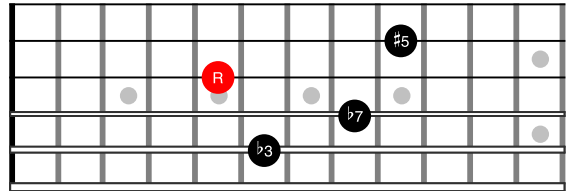

Drop2 Chords - EADG Strings

C^{Maj}7 -> 1-3-5-7

C^{min}7 -> 1-b3-5-b7

C^{min}7b5 -> 1-b3-b5-b7

C⁷ -> 1-3-5-b7

CmMaj7 -> 1-b3-5-7

C7sus4 -> 1-4-5-b7

CMaj7#5 -> 1-3-#5-7

CMaj7b5 -> 1-3-b5-7

C7#5 -> 1-3-#5-b7

C7b5 -> 1-3-b5-b7

Cdim7 -> 1-b3-b5-bb7

Drop2 Chords - ADGB Strings

C_{Maj}7 -> 1-3-5-7

C_{min}7 -> 1-b3-5-b7

C_{min}7b5 -> 1-b3-b5-b7

C7 -> 1-3-5-b7

CmMaj7 -> 1-b3-5-7

C7sus4 -> 1-4-5-b7

CMaj7#5 -> 1-3-#5-7

CMaj7b5 -> 1-3-b5-7

C7#5 -> 1-3-#5-b7

C7b5 -> 1-3-b5-b7

Cdim7 -> 1-b3-b5-bb7