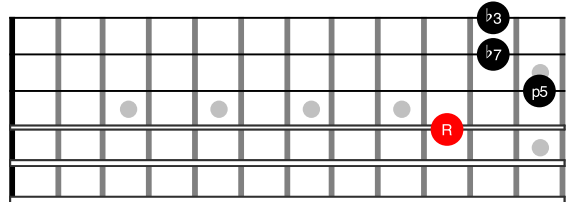

C_{min}7 -> 1-b3-5-b7