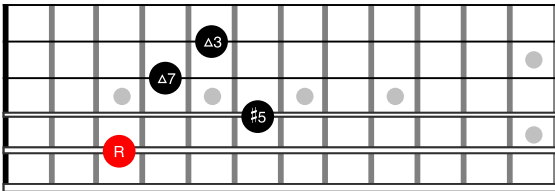

Drop2 Chords - EADG Strings

C^{Maj}7 -> 1-3-5-7

C^{min}7 -> 1-b3-5-b7

C^{min}7b5 -> 1-b3-b5-b7

C⁷ -> 1-3-5-b7

CmMaj7 -> 1-b3-5-7

C7sus4 -> 1-4-5-b7

CMaj7#5 -> 1-3-#5-7

CMaj7b5 -> 1-3-b5-7

C7#5 -> 1-3-#5-b7

C7b5 -> 1-3-b5-b7

Cdim7 -> 1-b3-b5-bb7

Drop2 Chords - ADGB Strings

C_{Maj}7 -> 1-3-5-7

C_{min}7 -> 1-b3-5-b7

C_{min}7b5 -> 1-b3-b5-b7

C7 -> 1-3-5-b7

CmMaj7 -> 1-b3-5-7

C7sus4 -> 1-4-5-b7

CMaj7#5 -> 1-3-#5-7

CMaj7b5 -> 1-3-b5-7

C7#5 -> 1-3-#5-b7

C7b5 -> 1-3-b5-b7

Cdim7 -> 1-b3-b5-bb7