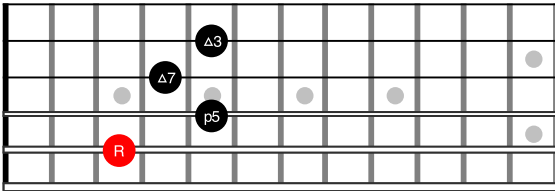

Drop2 Chords - EADG Strings

C^{Maj}7 -> 1-3-5-7

C^{min}7 -> 1-b3-5-b7

C^{min}7b5 -> 1-b3-b5-b7

C⁷ -> 1-3-5-b7

CmMaj7 -> 1-b3-5-7

C7sus4 -> 1-4-5-b7

CMaj7#5 -> 1-3-#5-7

CMaj7b5 -> 1-3-b5-7

C7#5 -> 1-3-#5-b7

C7b5 -> 1-3-b5-b7

Cdim7 -> 1-b3-b5-bb7

Drop2 Chords - ADGB Strings

C_{Maj}7 -> 1-3-5-7

C_{min}7 -> 1-b3-5-b7

C_{min}7b5 -> 1-b3-b5-b7

C7 -> 1-3-5-b7

CmMaj7 -> 1-b3-5-7

C7sus4 -> 1-4-5-b7

CMaj7#5 -> 1-3-#5-7

CMaj7b5 -> 1-3-b5-7

C7#5 -> 1-3-#5-b7

C7b5 -> 1-3-b5-b7

Cdim7 -> 1-b3-b5-bb7