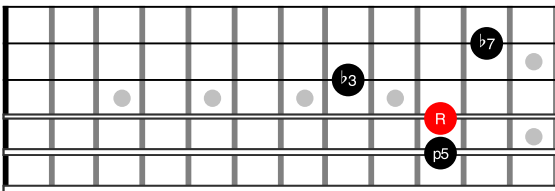

Drop2 Chords - EADG Strings

C^{Maj}7 -> 1-3-5-7

C^{min}7 -> 1-b3-5-b7

C^{min}7b5 -> 1-b3-b5-b7

C⁷ -> 1-3-5-b7

CmMaj7 -> 1-b3-5-7

C7sus4 -> 1-4-5-b7

CMaj7#5 -> 1-3-#5-7

CMaj7b5 -> 1-3-b5-7

C7#5 -> 1-3-#5-b7

C7b5 -> 1-3-b5-b7

Cdim7 -> 1-b3-b5-bb7

Drop2 Chords - ADGB Strings

C_{Maj}7 -> 1-3-5-7

C_{min}7 -> 1-b3-5-b7

C_{min}7b5 -> 1-b3-b5-b7

C7 -> 1-3-5-b7

CmMaj7 -> 1-b3-5-7

C7sus4 -> 1-4-5-b7

CMaj7#5 -> 1-3-#5-7

CMaj7b5 -> 1-3-b5-7

C7#5 -> 1-3-#5-b7

C7b5 -> 1-3-b5-b7

Cdim7 -> 1-b3-b5-bb7