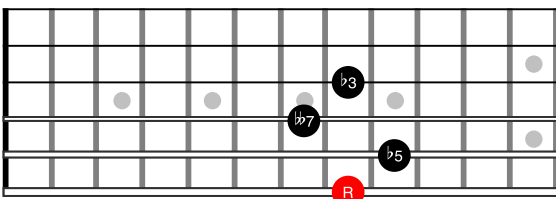

Drop2 Chords - EADG Strings

C^{Maj}7 -> 1-3-5-7

C^{min}7 -> 1-b3-5-b7

C^{min}7b5 -> 1-b3-b5-b7

C⁷ -> 1-3-5-b7

CmMaj7 -> 1-b3-5-7

C7sus4 -> 1-4-5-b7

CMaj7#5 -> 1-3-#5-7

CMaj7b5 -> 1-3-b5-7

C7#5 -> 1-3-#5-b7

C7b5 -> 1-3-b5-b7

Cdim7 -> 1-b3-b5-bb7

Drop2 Chords - ADGB Strings

C_{Maj}7 -> 1-3-5-7

C_{min}7 -> 1-b3-5-b7

C_{min}7b5 -> 1-b3-b5-b7