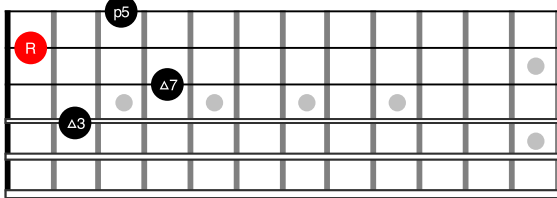

Drop2 Chords - DGBE Strings

C_{Maj}7 -> 1-3-5-7