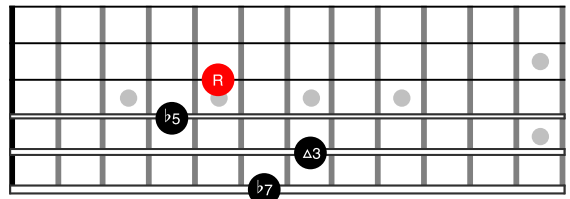

Drop2 Chords - EADG Strings

C^{Maj}7 -> 1-3-5-7

C^{min}7 -> 1-b3-5-b7

C^{min}7b5 -> 1-b3-b5-b7

C⁷ -> 1-3-5-b7

CmMaj7 -> 1-b3-5-7

C7sus4 -> 1-4-5-b7

CMaj7#5 -> 1-3-#5-7

CMaj7b5 -> 1-3-b5-7

C7#5 -> 1-3-#5-b7

C7b5 -> 1-3-b5-b7

Cdim7 -> 1-b3-b5-bb7

Drop2 Chords - ADGB Strings

C_{Maj}7 -> 1-3-5-7

C_{min}7 -> 1-b3-5-b7

C_{min}7b5 -> 1-b3-b5-b7