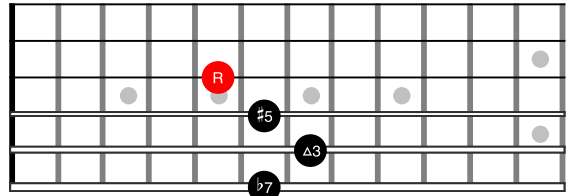

Drop2 Chords - EADG Strings

C^{Maj}7 -> 1-3-5-7

C^{min}7 -> 1-b3-5-b7

C^{min}7b5 -> 1-b3-b5-b7

C⁷ -> 1-3-5-b7

CmMaj7 -> 1-b3-5-7

C7sus4 -> 1-4-5-b7

CMaj7#5 -> 1-3-#5-7

CMaj7b5 -> 1-3-b5-7

C7#5 -> 1-3-#5-b7

C7b5 -> 1-3-b5-b7

Cdim7 -> 1-b3-b5-bb7

Drop2 Chords - ADGB Strings

C_{Maj}7 -> 1-3-5-7

C_{min}7 -> 1-b3-5-b7

C_{min}7b5 -> 1-b3-b5-b7