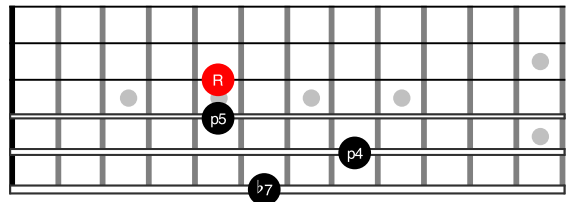

Drop2 Chords - EADG Strings

C^{Maj}7 -> 1-3-5-7

C^{min}7 -> 1-b3-5-b7

C^{min}7b5 -> 1-b3-b5-b7

C⁷ -> 1-3-5-b7

CmMaj7 -> 1-b3-5-7

C7sus4 -> 1-4-5-b7

CMaj7#5 -> 1-3-#5-7

CMaj7b5 -> 1-3-b5-7

C7#5 -> 1-3-#5-b7

C7b5 -> 1-3-b5-b7

Cdim7 -> 1-b3-b5-bb7

Drop2 Chords - ADGB Strings

C_{Maj}7 -> 1-3-5-7

C_{min}7 -> 1-b3-5-b7

C_{min}7b5 -> 1-b3-b5-b7