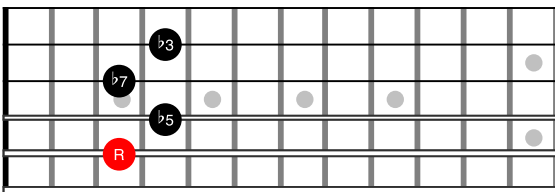

Drop2 Chords - EADG Strings

C^{Maj}7 -> 1-3-5-7

C^{min}7 -> 1-b3-5-b7

C^{min}7b5 -> 1-b3-b5-b7

C⁷ -> 1-3-5-b7

CmMaj7 -> 1-b3-5-7

C7sus4 -> 1-4-5-b7

CMaj7#5 -> 1-3-#5-7

CMaj7b5 -> 1-3-b5-7

C7#5 -> 1-3-#5-b7

C7b5 -> 1-3-b5-b7

Cdim7 -> 1-b3-b5-bb7

Drop2 Chords - ADGB Strings

C_{Maj}7 -> 1-3-5-7

C_{min}7 -> 1-b3-5-b7

C_{min}7b5 -> 1-b3-b5-b7

C7 -> 1-3-5-b7

CmMaj7 -> 1-b3-5-7

C7sus4 -> 1-4-5-b7

CMaj7#5 -> 1-3-#5-7

CMaj7b5 -> 1-3-b5-7

C7#5 -> 1-3-#5-b7

C7b5 -> 1-3-b5-b7

Cdim7 -> 1-b3-b5-bb7