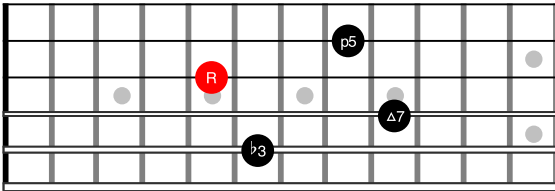

CmMaj7 -> 1-b3-5-7