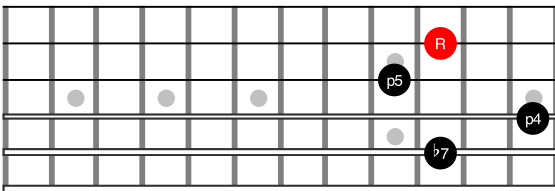

Drop2 Chords - EADG Strings

C^{Maj}7 -> 1-3-5-7

C^{min}7 -> 1-b3-5-b7

C^{min}7b5 -> 1-b3-b5-b7

C⁷ -> 1-3-5-b7

CmMaj7 -> 1-b3-5-7

C7sus4 -> 1-4-5-b7

CMaj7#5 -> 1-3-#5-7

CMaj7b5 -> 1-3-b5-7

C7#5 -> 1-3-#5-b7

C7b5 -> 1-3-b5-b7

Cdim7 -> 1-b3-b5-bb7

Drop2 Chords - ADGB Strings

C_{Maj}7 -> 1-3-5-7

C_{min}7 -> 1-b3-5-b7

C_{min}7b5 -> 1-b3-b5-b7

C7 -> 1-3-5-b7

CmMaj7 -> 1-b3-5-7

C7sus4 -> 1-4-5-b7

CMaj7#5 -> 1-3-#5-7

CMaj7b5 -> 1-3-b5-7

C7#5 -> 1-3-#5-b7

C7b5 -> 1-3-b5-b7

Cdim7 -> 1-b3-b5-bb7