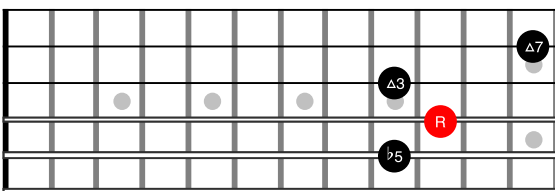

Drop2 Chords - EADG Strings

C^{Maj}7 -> 1-3-5-7

C^{min}7 -> 1-b3-5-b7

C^{min}7b5 -> 1-b3-b5-b7

C⁷ -> 1-3-5-b7

CmMaj7 -> 1-b3-5-7

C7sus4 -> 1-4-5-b7

CMaj7#5 -> 1-3-#5-7

CMaj7b5 -> 1-3-b5-7

C7#5 -> 1-3-#5-b7

C7b5 -> 1-3-b5-b7

Cdim7 -> 1-b3-b5-bb7

Drop2 Chords - ADGB Strings

C_{Maj}7 -> 1-3-5-7

C_{min}7 -> 1-b3-5-b7

C_{min}7b5 -> 1-b3-b5-b7

C7 -> 1-3-5-b7

CmMaj7 -> 1-b3-5-7

C7sus4 -> 1-4-5-b7

CMaj7#5 -> 1-3-#5-7

CMaj7b5 -> 1-3-b5-7

C7#5 -> 1-3-#5-b7

C7b5 -> 1-3-b5-b7

Cdim7 -> 1-b3-b5-bb7