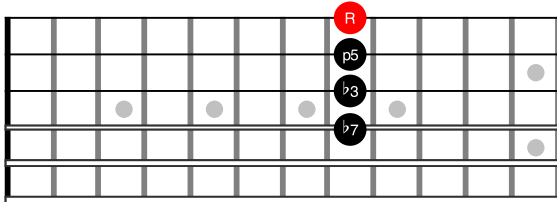

C_{min}7 -> 1-b3-5-b7