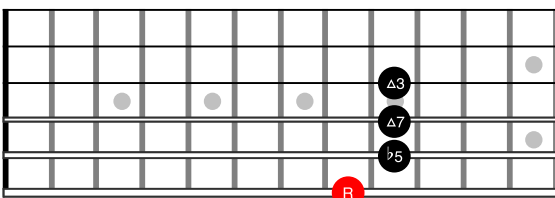

Drop2 Chords - EADG Strings

C^{Maj}7 -> 1-3-5-7

C^{min}7 -> 1-b3-5-b7

C^{min}7b5 -> 1-b3-b5-b7

C⁷ -> 1-3-5-b7

CmMaj7 -> 1-b3-5-7

C7sus4 -> 1-4-5-b7

CMaj7#5 -> 1-3-#5-7

CMaj7b5 -> 1-3-b5-7

C7#5 -> 1-3-#5-b7

C7b5 -> 1-3-b5-b7

Cdim7 -> 1-b3-b5-bb7

Drop2 Chords - ADGB Strings

C_{Maj}7 -> 1-3-5-7

C_{min}7 -> 1-b3-5-b7

C_{min}7b5 -> 1-b3-b5-b7