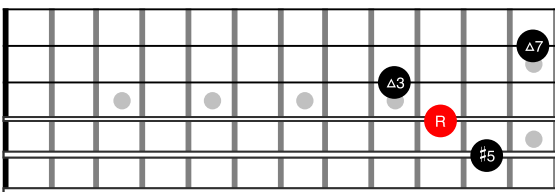

Drop2 Chords - EADG Strings

C^{Maj}7 -> 1-3-5-7

C^{min}7 -> 1-b3-5-b7

C^{min}7b5 -> 1-b3-b5-b7

C⁷ -> 1-3-5-b7

CmMaj7 -> 1-b3-5-7

C7sus4 -> 1-4-5-b7

CMaj7#5 -> 1-3-#5-7

CMaj7b5 -> 1-3-b5-7

C7#5 -> 1-3-#5-b7

C7b5 -> 1-3-b5-b7

Cdim7 -> 1-b3-b5-bb7

Drop2 Chords - ADGB Strings

C_{Maj}7 -> 1-3-5-7

C_{min}7 -> 1-b3-5-b7

C_{min}7b5 -> 1-b3-b5-b7

C7 -> 1-3-5-b7

CmMaj7 -> 1-b3-5-7

C7sus4 -> 1-4-5-b7

CMaj7#5 -> 1-3-#5-7

CMaj7b5 -> 1-3-b5-7

C7#5 -> 1-3-#5-b7

C7b5 -> 1-3-b5-b7

Cdim7 -> 1-b3-b5-bb7