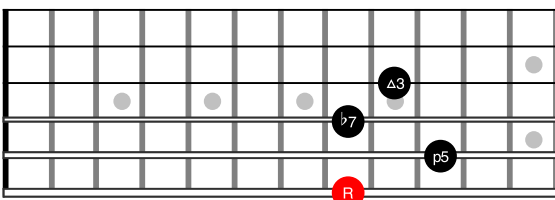

Drop2 Chords - EADG Strings

C^{Maj}7 -> 1-3-5-7

C^{min}7 -> 1-b3-5-b7

C^{min}7b5 -> 1-b3-b5-b7

C⁷ -> 1-3-5-b7

CmMaj7 -> 1-b3-5-7

C7sus4 -> 1-4-5-b7

CMaj7#5 -> 1-3-#5-7

CMaj7b5 -> 1-3-b5-7

C7#5 -> 1-3-#5-b7

C7b5 -> 1-3-b5-b7

Cdim7 -> 1-b3-b5-bb7

Drop2 Chords - ADGB Strings

C_{Maj}7 -> 1-3-5-7

C_{min}7 -> 1-b3-5-b7

C_{min}7b5 -> 1-b3-b5-b7