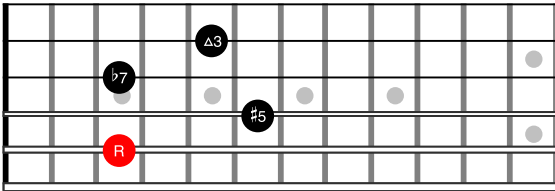

Drop2 Chords - EADG Strings

C^{Maj}7 -> 1-3-5-7

C^{min}7 -> 1-b3-5-b7

C^{min}7b5 -> 1-b3-b5-b7

C⁷ -> 1-3-5-b7

CmMaj7 -> 1-b3-5-7

C7sus4 -> 1-4-5-b7

CMaj7#5 -> 1-3-#5-7

CMaj7b5 -> 1-3-b5-7

C7#5 -> 1-3-#5-b7

C7b5 -> 1-3-b5-b7

Cdim7 -> 1-b3-b5-bb7

Drop2 Chords - ADGB Strings

C_{Maj}7 -> 1-3-5-7

C_{min}7 -> 1-b3-5-b7

C_{min}7b5 -> 1-b3-b5-b7

C7 -> 1-3-5-b7

CmMaj7 -> 1-b3-5-7

C7sus4 -> 1-4-5-b7

CMaj7#5 -> 1-3-#5-7

CMaj7b5 -> 1-3-b5-7

C7#5 -> 1-3-#5-b7

C7b5 -> 1-3-b5-b7

Cdim7 -> 1-b3-b5-bb7