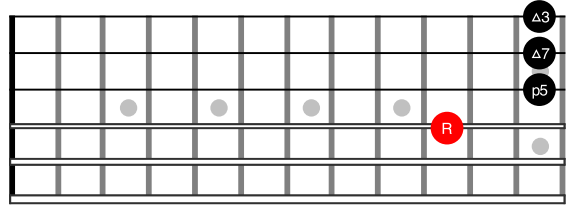

Drop2 Chords - DGBE Strings

C_{Maj}7 -> 1-3-5-7