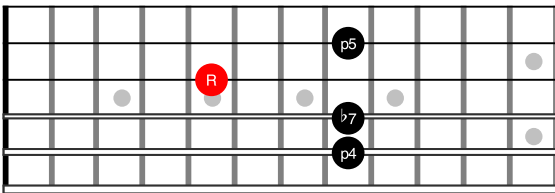

C7sus4 -> 1-4-5-b7