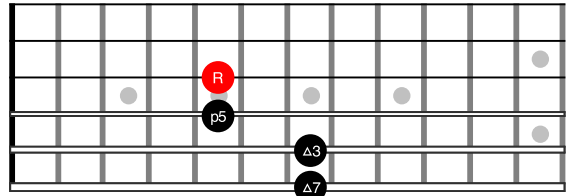

Drop2 Chords - EADG Strings

C^{Maj}7 -> 1-3-5-7

C^{min}7 -> 1-b3-5-b7

C^{min}7b5 -> 1-b3-b5-b7

C⁷ -> 1-3-5-b7

CmMaj7 -> 1-b3-5-7

C7sus4 -> 1-4-5-b7

CMaj7#5 -> 1-3-#5-7

CMaj7b5 -> 1-3-b5-7

C7#5 -> 1-3-#5-b7

C7b5 -> 1-3-b5-b7

Cdim7 -> 1-b3-b5-bb7

Drop2 Chords - ADGB Strings

C_{Maj}7 -> 1-3-5-7

C_{min}7 -> 1-b3-5-b7

C_{min}7b5 -> 1-b3-b5-b7