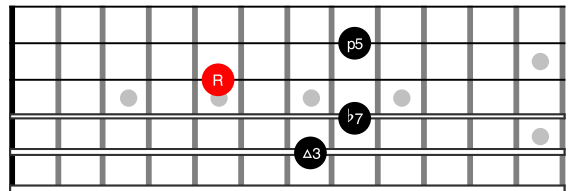

C7 -> 1-3-5-b7